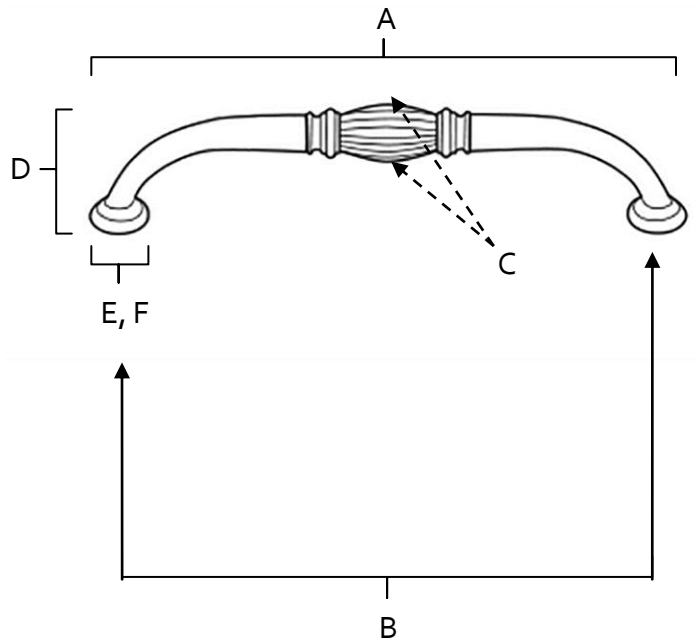

**SPECIFICATIONS**

**TUSCANY**  
PULLS

**FEATURES**

- Traditional styling
- Multiple finishes
- Concealed installation

**WARRANTY**

Limited lifetime

**FINISHES**

- Polished Chrome (PC)
- Antique English Matte (AEM)
- Barcelona (BARC)
- Polished Antique (PA)
- Polished Nickel (PN)
- Satin Nickel (SN)

**MATERIAL**

Brass

**PRODUCT SHEET**

Item#	A	B	C	D	E (L)	F (W)
A234-4	4 1/2"	4"	5/8"	1 1/8"	9/16"	9/16"
A234-6	6 5/8"	6"	3/4"	1 5/8"	5/8"	5/8"
A234-8	8 3/4"	8"	7/8"	2"	3/4"	3/4"

**KEY:**

- A - Overall Length
- B - Center to Center
- C - Handle Width
- D - Projection
- E - Mount Length
- F - Mouth Width

NOTE: Dimensions and specifications are subject to change without notice.