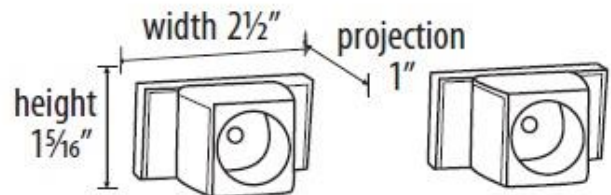

SPECIFICATIONS

ARCH
SHOWER ROD BRACKETS

FEATURES

Modern styling
Multiple finishes
Concealed installation

WARRANTY

Limited lifetime

FINISHES

Polished Brass/Non-lacquered (PB/NL)
Polished Chrome (PC)
Polished Nickel (PN)
Satin Nickel (SN)