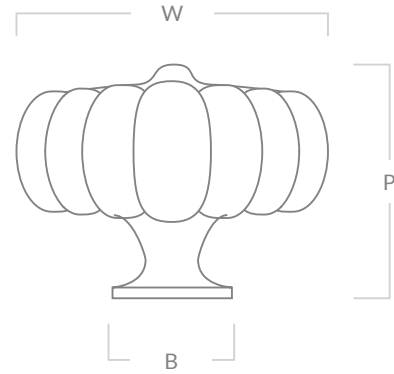

## Aberdovey Knob

Knob Code	Width (W)	Projection (P)	Base (B)
3100/B	25mm	20mm	12mm
3100/C	32mm	27mm	15mm
3100/D	38mm	35mm	15mm

Available in all Armac Martin finishes, & supplied with M4 breakoff screws.  
 Please see: [www.armacmartin.co.uk/pages/our-finishes](http://www.armacmartin.co.uk/pages/our-finishes) for further details.