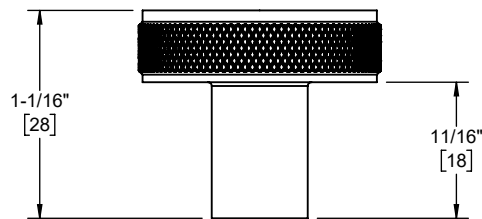

Features

- Over 28 finishes including 13 PVD finishes
- All brass construction
- Includes all mounting hardware

Codes/Standards

Product meets or exceeds the following:

- None applicable

Dimensions are inches, rounded to 1/16"
[Dimensions in brackets are mm, rounded to 1mm]