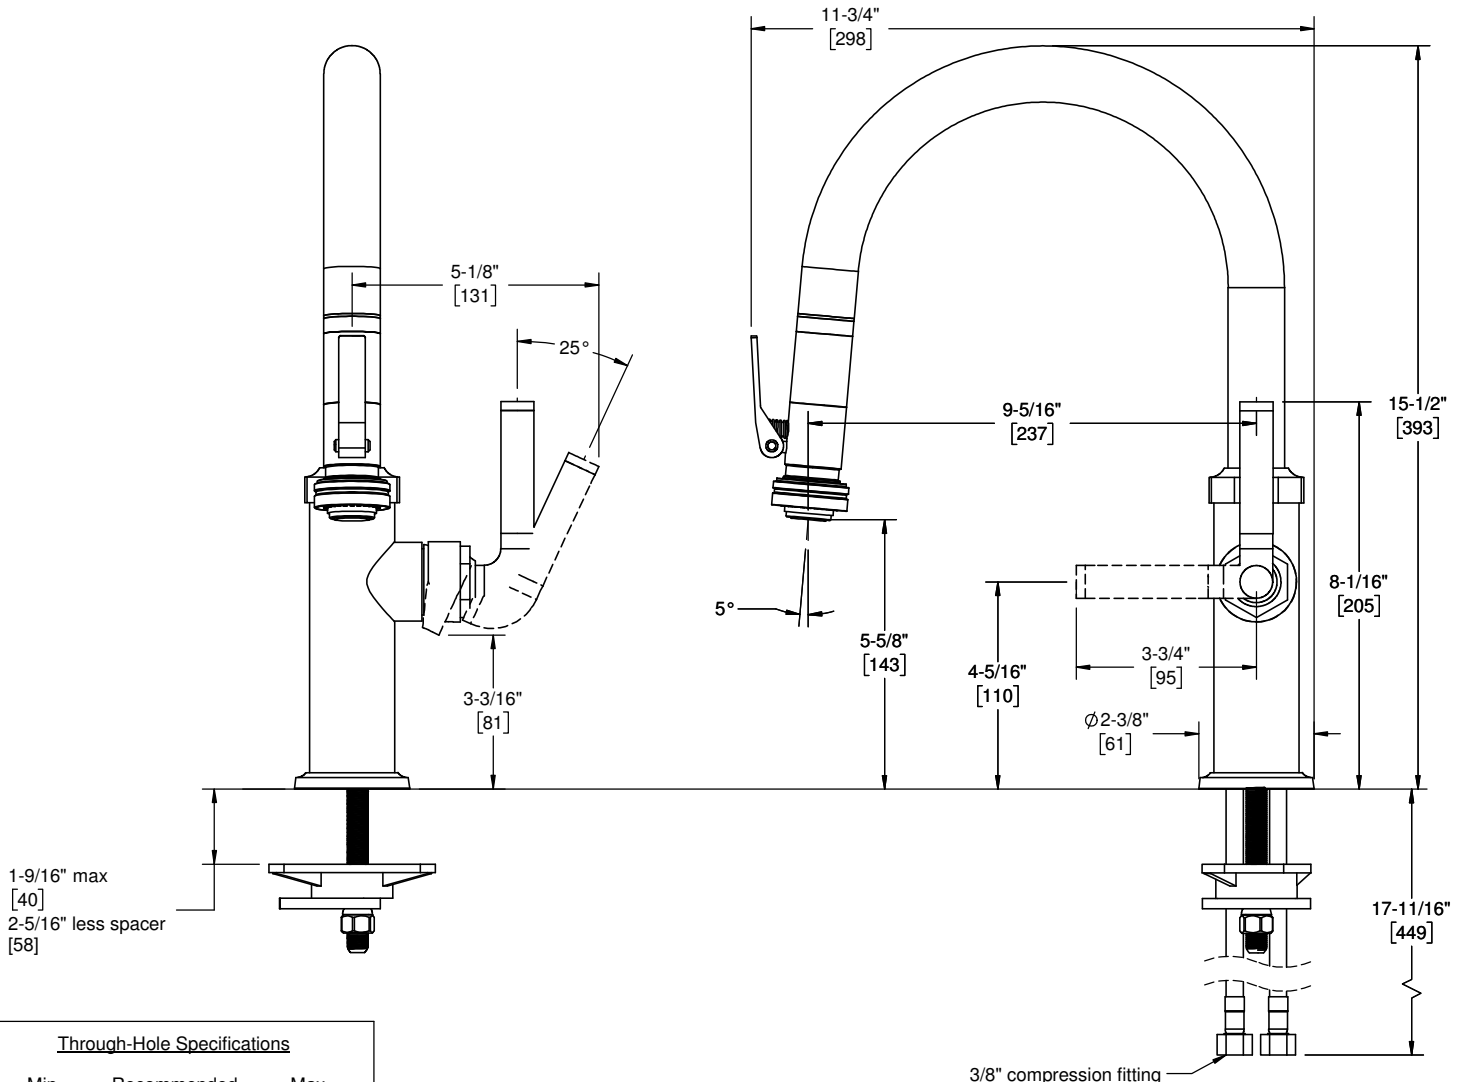

California Faucets®

Descanso®

Squeeze Lever Pull-Down Kitchen Faucet - Low Arc Spout

Features

- Available in 28 finishes including 13 PVD finishes
- All brass construction including sprayhead
- 360° rotating spout
- PDS™ "Positive Docking System" secures sprayhead
- Squeeze lever activates spray mode
- Spray jets have easy-to-clean surface
- Quiet polymer-braided hose with rotating joint
- Ceramic disc cartridge
- Max flow rate: 1.8 gpm (6.8 L/min)

Codes/Standards Applicable

Product meets or exceeds the following:

- ASME A112.18.1/CSA B125.1
- NSF 61, NSF 372, CEC, & DOE
- Commonwealth of MA
- ADA compliant

**K30-102SQ-FL
K30-102SQ-KL
K30-102SQ-SL**

K30-102SQ-FL-ZZ shown

XX = handle style

Through-Hole Specifications

Min	Recommended	Max
Ø1-1/4" [32]	Ø1-3/8" [35]	Ø1-3/8" [38]

Specifications subject to change without notice

Dimensions are inches, rounded to 1/16"
[Dimensions in brackets are mm, rounded to 1mm]