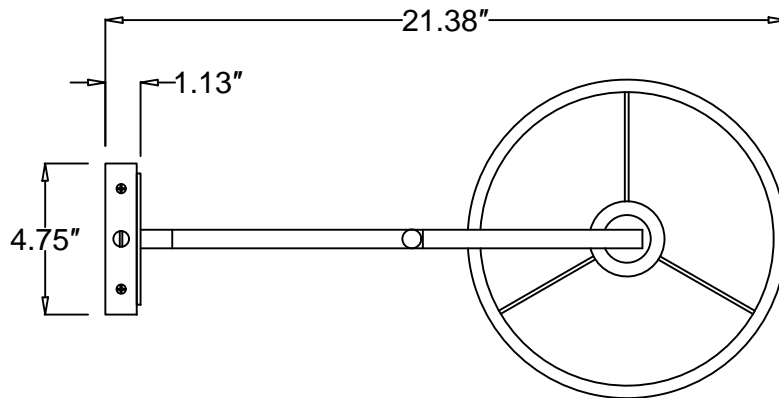

CRYSTORAMA

LIGHTING THE WAY FOR SIXTY YEARS

ASSEMBLY INSTRUCTION MODEL #MAD-B4101-AG

For Hard-wired