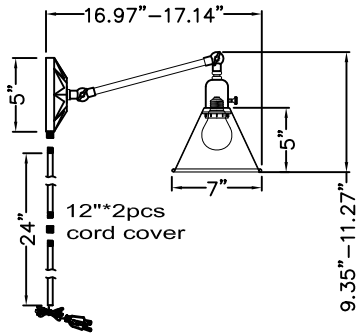

CRYSTORAMA

95 Cantiague Rock Road, Westbury NY 11590 | P:800.888.4470 | F:516.931.1254 | info@crystorama.com | CRYSTORAMA.com

MODEL#: MOR-8800-AG
ASSEMBLY AND DRESSING INSTRUCTIONS

overall
W13"
H7"

WARNING

Electrical Danger Turn Power Off

IMPORTANT
TURN OFF THE POWER AT THE MAIN FUSE OR CIRCUIT BREAKER BOX BEFORE STARTING INSTALLATION

You will need 1-MED.BULBS
60 watts Max
Bulbs not included
USE LED BULBS FOR EXTENDED USE