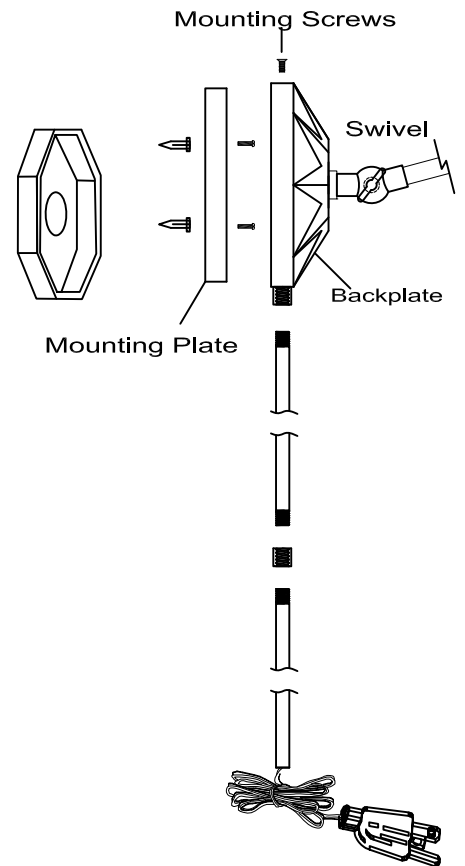

CRYSTORAMA

95 Cantiague Rock Road, Westbury NY 11590 | P:800.888.4470 | F:516.931.1254 | info@crystorama.com | CRYSTORAMA.com

MODEL#: MOR-8800-AG
ASSEMBLY AND DRESSING INSTRUCTIONS

overall
W13"
H7"

WARNING

Electrical Danger Turn Power Off

IMPORTANT
TURN OFF THE POWER AT THE MAIN FUSE OR CIRCUIT BREAKER BOX BEFORE STARTING INSTALLATION

You will need 1-MED.BULBS
60 watts Max
Bulbs not included
USE LED BULBS FOR EXTENDED USE

Hard-wired

Portable