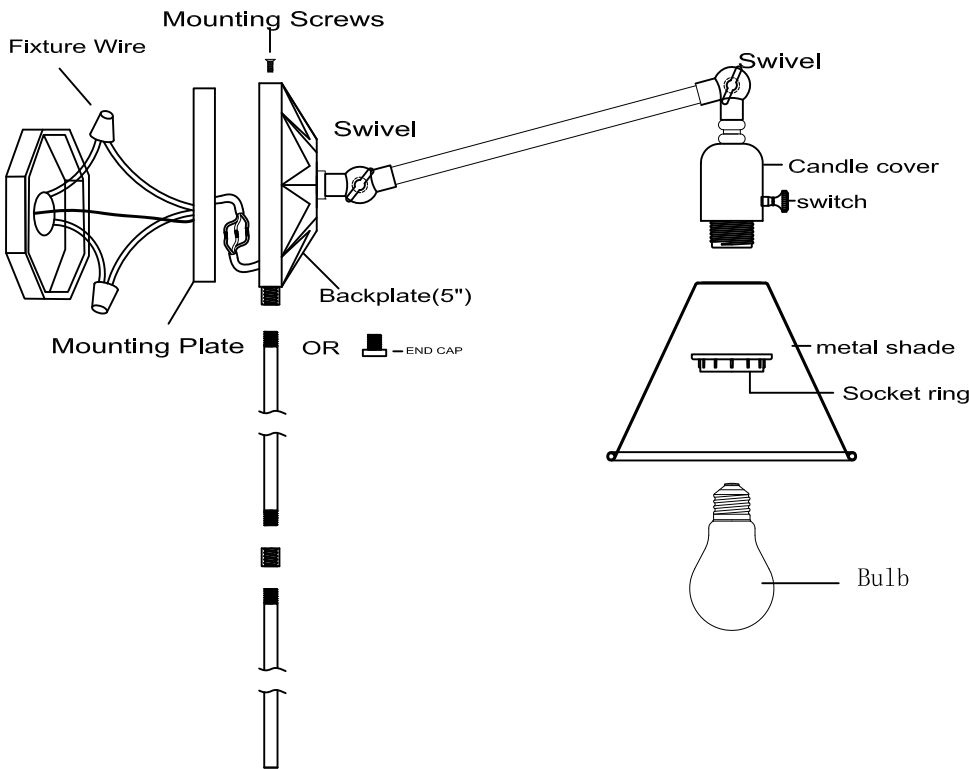

**WARNING**

Electrical Danger Turn Power Off

**IMPORTANT**  
 TURN OFF THE POWER AT THE MAIN FUSE OR CIRCUIT BREAKER BOX BEFORE STARTING INSTALLATION

You will need 1-MED.BULBS  
 60 watts Max  
 Bulbs not included  
 USE LED BULBS FOR EXTENDED USE