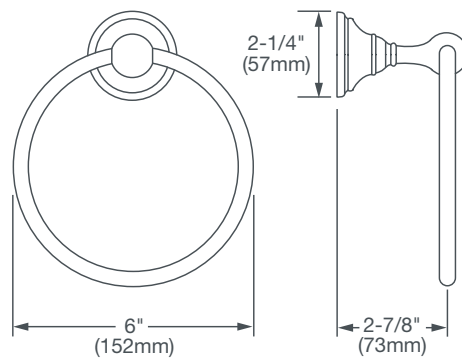

AMERICAN STANDARD

RANDALL™

6" TOWEL RING

- Solid brass construction
- Concealed mounting
- Includes assembly hardware

AVAILABLE FINISHES

Polished Chrome
Brushed Nickel
Platinum Nickel
Satin Brass

FINISH CODE

100
144
150
427

DESCRIPTION

6" Towel Ring

PRODUCT NUMBER

D35102190.XXX

IMPORTANT: These measurements are subject to change or cancellation.
No responsibility is assumed for use of superseded or voided pages.