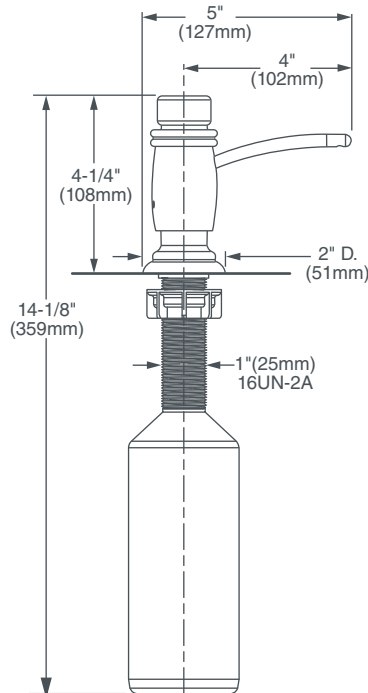

# TRADITIONAL SOAP DISPENSER

- 4" spout provides greater reach
- 19oz. bottle capacity
- Top fill with sealed shroud
- Dezincified brass protects against aggressive components of soap

### PRODUCT NUMBER

D35402720.XXX

**IMPORTANT:** These measurements are subject to change or cancellation. No responsibility is assumed for use of superseded or voided pages.