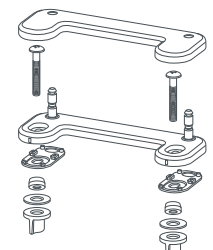

TRADITIONAL LUXURY TOILET SEAT

Convenient Slow-Close Feature

5020A15G.XXX - Elongated
5020B15G.XXX - Round Front

FEATURES

- **EVER-TITE™** Stabilizing Hinge to prevent the seat from shifting side to side
- **Slow-close** seat and lid for user convenience
- Two Button-push **Removable Seat** for easier cleaning of the seat & bowl - **No Tools Required**
- **EverClean®** silver-based surface permanently inhibits the growth of stain and odor causing bacteria, mold and mildew on the surface. **EverClean®** surface does not protect against disease causing bacteria
- Traditional styled solid seat with cover can be installed from either the top or bottom of the bowl
- **Universal Bowl Fit** with Top & Bottom Mounting Hardware Included
- **Durable** Seats Made From Polypropylene Plastic
- Elongated Seat weighs 4.4 lbs.(2 kg)
- Round Front Seat weighs 4.3 lbs. (1.93 kg)

COLORS/FINISHES

Canvas White (415) Biscuit (071)

AVAILABLE SPARE PARTS

760234-100.XXX0A — Universal Seat Mounting Kit includes top and bottom mounting hardware

TOP MOUNT

BOTTOM MOUNT