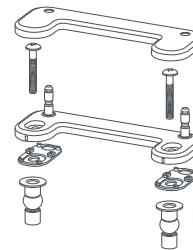

TRADITIONAL LUXURY TOILET SEAT

Convenient Slow-Close Feature

5020A15G.XXX - Elongated
5020B15G.XXX - Round Front

FEATURES

- **EVER-TITE™** Stabilizing Hinge to prevent the seat from shifting side to side
- **Slow-close** seat and lid for user convenience
- Two Button-push **Removable Seat** for easier cleaning of the seat & bowl - **No Tools Required**
- **EverClean®** silver-based surface permanently inhibits the growth of stain and odor causing bacteria, mold and mildew on the surface. **EverClean®** surface does not protect against disease causing bacteria
- Traditional styled solid seat with cover can be installed from either the top or bottom of the bowl
- **Universal Bowl Fit** with Top & Bottom Mounting Hardware Included
- **Durable** Seats Made From Polypropylene Plastic
- Elongated Seat weighs 4.4 lbs.(2 kg)
- Round Front Seat weighs 4.3 lbs. (1.93 kg)

COLORS/FINISHES

Canvas White (415) Biscuit (071)

AVAILABLE SPARE PARTS

760234-100.XXX0A — Universal Seat Mounting Kit includes top and bottom mounting hardware

TOP MOUNT

BOTTOM MOUNT