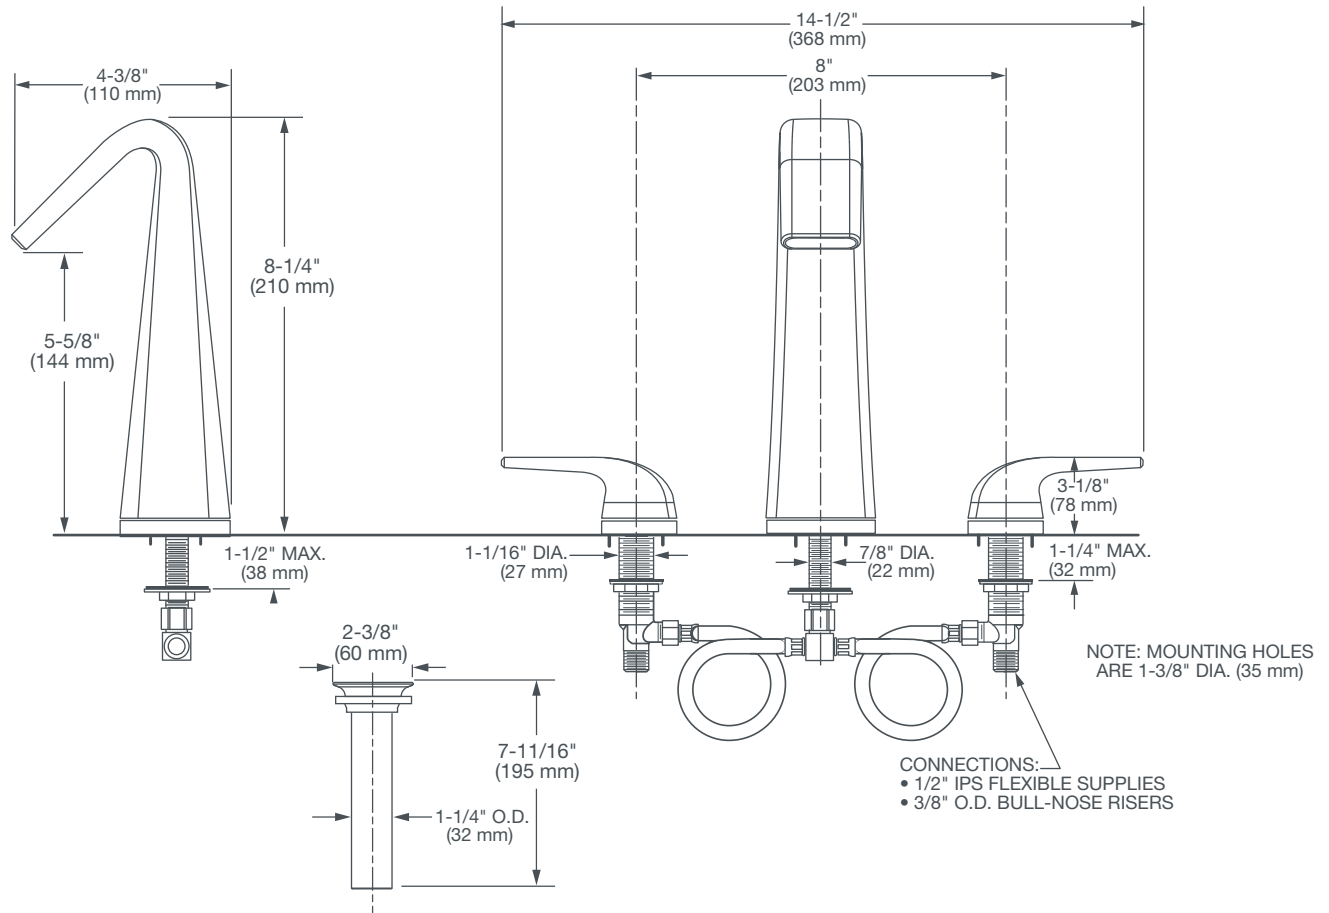

DXV MODULUS™

HIGH SPOUT WIDESPREAD LAVATORY FAUCET

CALGreen

- Sleek, modern design with fluid and balanced proportions
- Features a decorative base ring with a two tone finish in either Polished Chrome or Brushed Nickel, depending on the Faucet finish selected
- Cast brass spout and side valves
- Ceramic disc valve cartridges
- 8" centers
- Flexible hose connections for 6"-12" installations
- Lead Free—faucet contains ≤0.25% total lead content by weighted volume
- Maximum flow rate: 1.2 gpm (4.5 L/min)
- Red and Blue (hot/cold) indicator markings on handles

AVAILABLE FINISHES

Polished Chrome
Brushed Nickel
Platinum Nickel

FINISH CODE

100
144
150

DESCRIPTION

High Spout Widespread Faucet

PRODUCT NUMBER

D35120822RB.XXX

ROUGH-IN DIAGRAM
SHOWN ON NEXT PAGE

Meets the Americans with Disabilities Act
Guidelines and ANSI A117.1 Requirements
for the physically challenged.

DXV MODULUS™

HIGH SPOUT WIDESPREAD LAVATORY FAUCET

IMPORTANT: These measurements are subject to change or cancellation. No responsibility is assumed for use of superseded or voided pages.