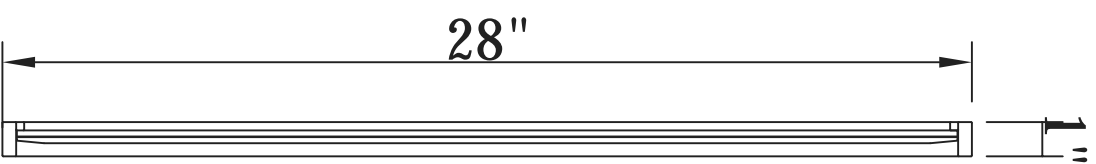

Front view

Side view

DWG. NO.

MODEL NO:

MR4056S

SPEC NO:

QUANTITY:

DATE:

Model #	MR4056S	Product Type	Mirror	Product Width (in)	28	Product Depth (in)	1	Product Height (in)	28
Mirror Width	27.25"	Mirror Depth	0.16"	Mirror Height	27.25"	Frame shape	Round	Orientation	Vertical and Horizontal
Frame finish	Silver	Frame material	Metal and MDF	Mounting / attachment type	Brackets	Number of brackets	1	Beveled glass	Yes
Frameless	No	Package LENGTH	32.75	Package WIDTH	33.25	Package HEIGHT	4.5	Package Weight	36.08
Product weight	14.08	Shipment Type	Small Parcel						