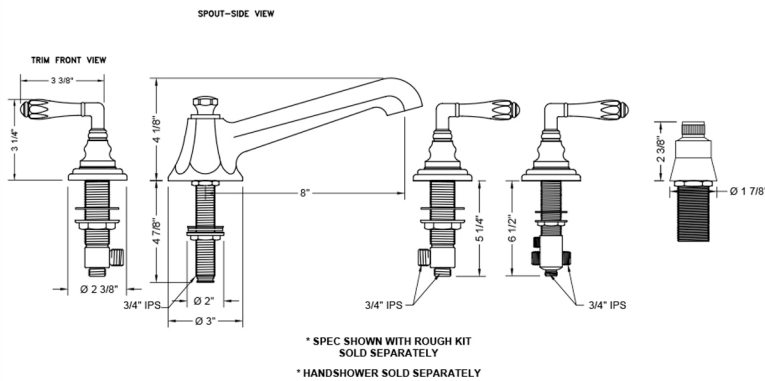

Westfield Roman Tub Set with Low Spout and Smooth Lever Handles and Straight Handshower Mount

Model #: 6970-T674-S-TRIM-

FEATURES:

- All brass roman deck mount tub set trim
- Any handshower can be used-Order handshower separately
- Quick connect/disconnect spout
- Stationary Spout includes full flow aerator
- Includes:
 - 3060-DS hose
 - 8030 straight handshower mount
 - 8019 deck mount sleeve
- Spout Hole Size Min-Max: 1 1/4" - 1 3/8"
- Valve Hole Size Min-Max: 1 1/4" - 1 3/8"
- Both standard metal & porcelain buttons are included for handles
- Requires J-6912-DIV-RGH rough in kit

SPECIFICATION DRAWING:

AVAILABLE HANDLES: