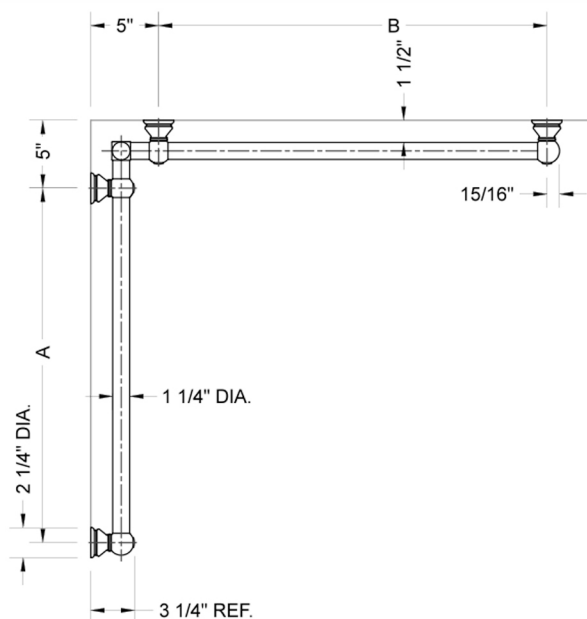

G30 24" x 32" Inside Corner Grab Bar

Model #: G30-24-32-IC-

FEATURES:

- ADA compliant when properly installed
- All brass construction, fully polished & plated
- All grab bars can be custom sized. Contact JACLO for pricing & availability
- Optional handshower sliders and toilet paper/wash cloth holders can be added only upon initial order
- Grab bars over 32" REQUIRE a middle post

SPECIFICATION DRAWING:

BRASS LUXURY GRAB BAR							
PART. #	DESCRIPTION	A	B	PART. #	DESCRIPTION	A	B
G30-12-12-IC	CENTER OF POST	12"	12"	G30-24-36-IC	CENTER OF POST	24"	36"
G30-12-16-IC	CENTER OF POST	12"	16"	G30-24-48-IC	CENTER OF POST	24"	48"
G30-12-24-IC	CENTER OF POST	12"	24"	G30-24-60-IC	CENTER OF POST	24"	60"
G30-12-32-IC	CENTER OF POST	12"	32"				
G30-12-36-IC	CENTER OF POST	12"	36"	G30-32-32-IC	CENTER OF POST	32"	32"
G30-12-48-IC	CENTER OF POST	12"	48"	G30-32-36-IC	CENTER OF POST	32"	36"
G30-12-60-IC	CENTER OF POST	12"	60"	G30-32-48-IC	CENTER OF POST	32"	48"
				G30-32-60-IC	CENTER OF POST	32"	60"
G30-16-16-IC	CENTER OF POST	16"	16"				
G30-16-24-IC	CENTER OF POST	16"	24"	G30-36-36-IC	CENTER OF POST	36"	36"
G30-16-32-IC	CENTER OF POST	16"	32"	G30-36-48-IC	CENTER OF POST	36"	48"
				G30-36-60-IC	CENTER OF POST	36"	60"
G30-16-36-IC	CENTER OF POST	16"	36"				
G30-16-48-IC	CENTER OF POST	16"	48"	G30-48-48-IC	CENTER OF POST	48"	48"
G30-16-60-IC	CENTER OF POST	16"	60"	G30-48-60-IC	CENTER OF POST	48"	60"
G30-24-24-IC	CENTER OF POST	24"	24"	G30-60-60-IC	CENTER OF POST	60"	60"
G30-24-32-IC	CENTER OF POST	24"	32"				