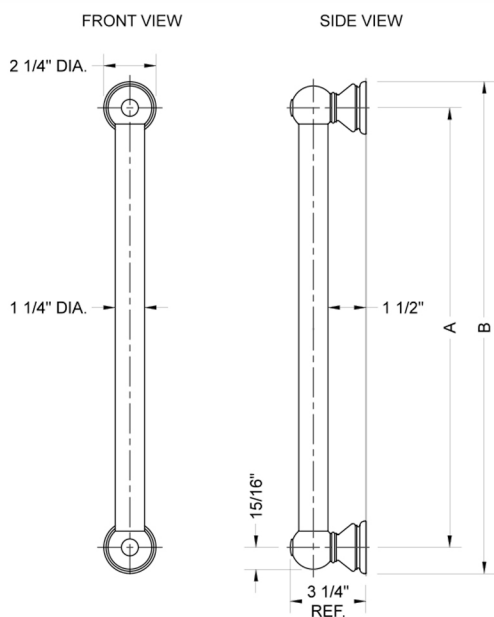

60" G30 Straight Grab Bar

Model #: G30-60-

FEATURES:

- ADA compliant when properly installed
- All brass construction, fully polished & plated
- All grab bars can be custom sized. Contact JACLO for pricing & availability
- Optional handshower sliders and toilet paper/wash cloth holders can be added only upon initial order
- Grab bars over 32" REQUIRE a middle post

SPECIFICATION DRAWING:

BRASS LUXURY GRAB BAR			
PART. #	DESCRIPTION	A	B
G30-12-XX	12" CENTER TO CENTER	12"	14 1/4"
G30-16-XX	16" CENTER TO CENTER	16"	18 1/4"
G30-18-XX	18" CENTER TO CENTER	18"	20 1/4"
G30-24-XX	24" CENTER TO CENTER	24"	28 1/4"
G30-32-XX	32" CENTER TO CENTER	32"	44 1/4"
*NOTE: GRAB BARS OVER 32" REQUIRE A MIDDLE POST			
G30-36-XX	36" CENTER TO CENTER	36"	38 1/4"
G30-42-XX	42" CENTER TO CENTER	42"	44 1/4"
G30-48-XX	48" CENTER TO CENTER	48"	50 1/4"
G30-60-XX	60" CENTER TO CENTER	60"	62 1/4"