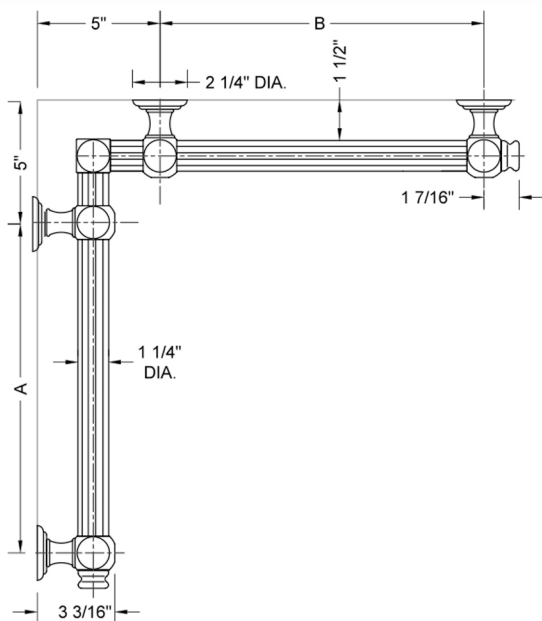

G61 12" x 48" Inside Corner Grab Bar

Model #: G61-12-48-IC-

FEATURES:

- ADA compliant when properly installed
- All brass construction, fully polished & plated
- All grab bars can be custom sized. Contact JACLO for pricing & availability
- Optional handshower sliders and toilet paper/wash cloth holders can be added only upon initial order
- Grab bars over 32" REQUIRE a middle post

SPECIFICATION DRAWING:

BRASS LUXURY GRAB BAR							
PART. #	DESCRIPTION	A	B	PART. #	DESCRIPTION	A	B
G61-12-12-IC	CENTER OF POST	12"	12"	G61-24-36-IC	CENTER OF POST	24"	36"
G61-12-16-IC	CENTER OF POST	12"	16"	G61-24-48-IC	CENTER OF POST	24"	48"
G61-12-24-IC	CENTER OF POST	12"	24"	G61-24-60-IC	CENTER OF POST	24"	60"
G61-12-32-IC	CENTER OF POST	12"	32"				
				G61-32-32-IC	CENTER OF POST	32"	32"
G61-12-36-IC	CENTER OF POST	12"	36"	G61-32-36-IC	CENTER OF POST	32"	36"
G61-12-48-IC	CENTER OF POST	12"	48"	G61-32-48-IC	CENTER OF POST	32"	48"
G61-12-60-IC	CENTER OF POST	12"	60"	G61-32-60-IC	CENTER OF POST	32"	60"
G61-16-16-IC	CENTER OF POST	16"	16"	G61-36-36-IC	CENTER OF POST	36"	36"
G61-16-24-IC	CENTER OF POST	16"	24"	G61-36-48-IC	CENTER OF POST	36"	48"
G61-16-32-IC	CENTER OF POST	16"	32"	G61-36-60-IC	CENTER OF POST	36"	60"
G61-16-36-IC	CENTER OF POST	16"	36"	G61-48-48-IC	CENTER OF POST	48"	48"
G61-16-48-IC	CENTER OF POST	16"	48"	G61-48-60-IC	CENTER OF POST	48"	60"
G61-16-60-IC	CENTER OF POST	16"	60"				
				G61-60-60-IC	CENTER OF POST	60"	60"
G61-24-24-IC	CENTER OF POST	24"	24"				
G61-24-32-IC	CENTER OF POST	24"	32"				