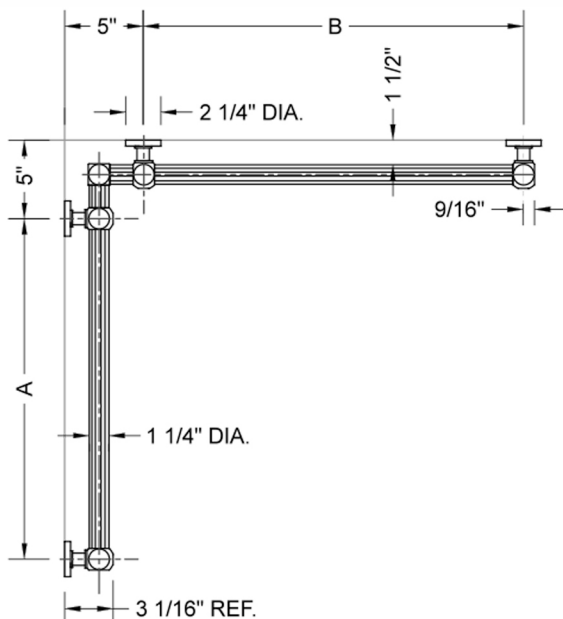

G71 12" x 32" Inside Corner Grab Bar

Model #: **G71-12-32-IC-**

FEATURES:

- ADA compliant when properly installed
- All brass construction, fully polished & plated
- All grab bars can be custom sized. Contact JACLO for pricing & availability
- Optional handshower sliders and toilet paper/wash cloth holders can be added only upon initial order
- Grab bars over 32" REQUIRE a middle post

SPECIFICATION DRAWING:

BRASS LUXURY GRAB BAR							
PART. #	DESCRIPTION	A	B	PART. #	DESCRIPTION	A	B
G71-12-12-IC	CENTER OF POST	12"	12"	G71-24-36-IC	CENTER OF POST	24"	36"
G71-12-16-IC	CENTER OF POST	12"	16"	G71-24-48-IC	CENTER OF POST	24"	48"
G71-12-24-IC	CENTER OF POST	12"	24"	G71-24-60-IC	CENTER OF POST	24"	60"
G71-12-32-IC	CENTER OF POST	12"	32"				
				G71-32-32-IC	CENTER OF POST	32"	32"
G71-12-36-IC	CENTER OF POST	12"	36"	G71-32-36-IC	CENTER OF POST	32"	36"
G71-12-48-IC	CENTER OF POST	12"	48"	G71-32-48-IC	CENTER OF POST	32"	48"
G71-12-60-IC	CENTER OF POST	12"	60"	G71-32-60-IC	CENTER OF POST	32"	60"
G71-16-16-IC	CENTER OF POST	16"	16"	G71-36-36-IC	CENTER OF POST	36"	36"
G71-16-24-IC	CENTER OF POST	16"	24"	G71-36-48-IC	CENTER OF POST	36"	48"
G71-16-32-IC	CENTER OF POST	16"	32"	G71-36-60-IC	CENTER OF POST	36"	60"
G71-16-36-IC	CENTER OF POST	16"	36"	G71-48-48-IC	CENTER OF POST	48"	48"
G71-16-48-IC	CENTER OF POST	16"	48"	G71-48-60-IC	CENTER OF POST	48"	60"
G71-16-60-IC	CENTER OF POST	16"	60"				
				G71-60-60-IC	CENTER OF POST	60"	60"
G71-24-24-IC	CENTER OF POST	24"	24"				
G71-24-32-IC	CENTER OF POST	24"	32"				