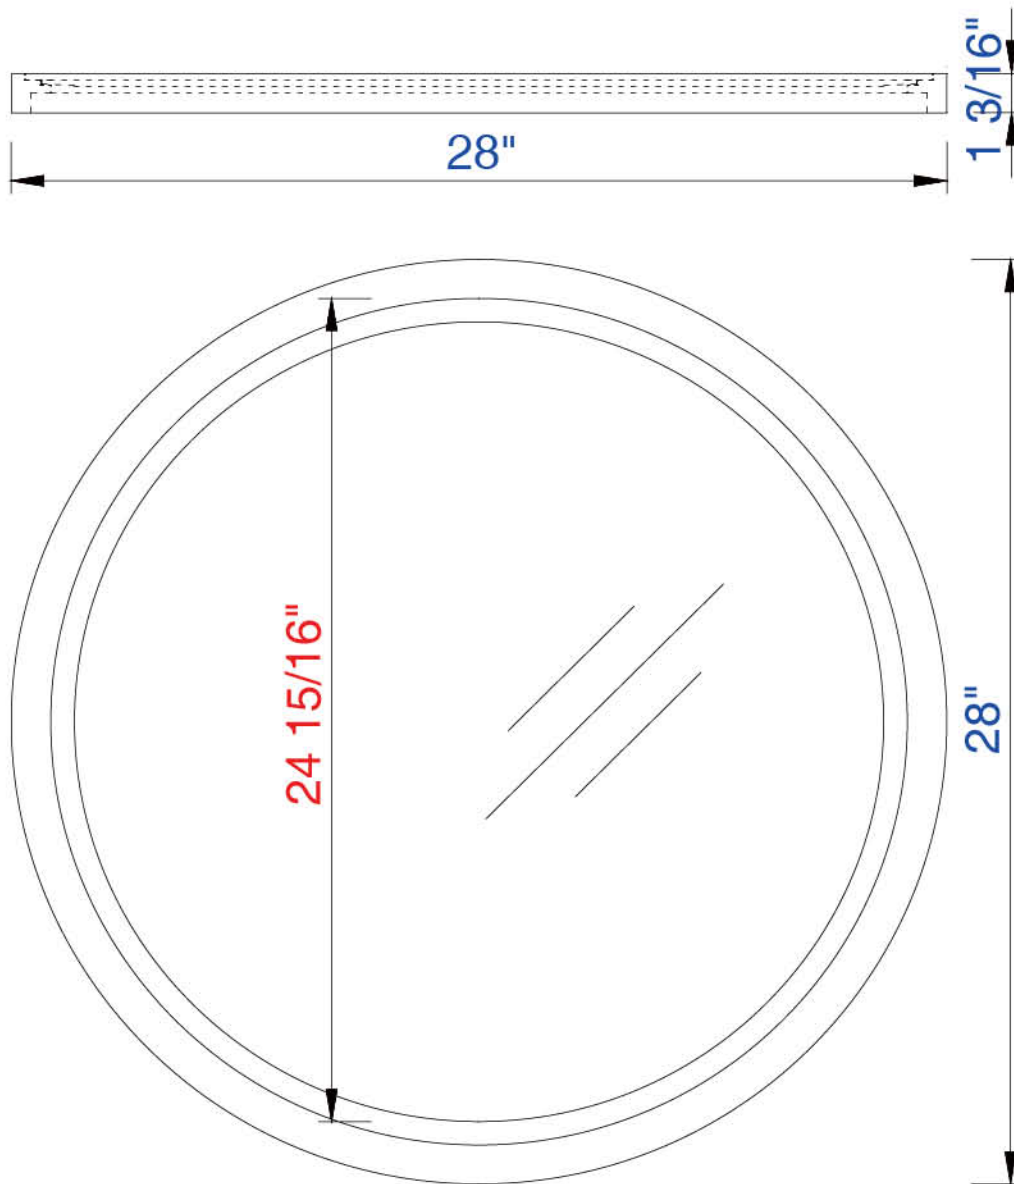

28"

Item Number:

571-M28-GW

JAMES MARTIN

VANITIES

Montreal 28" Mirror

Diagrams with Dimensions
page 01 of 01

711mm

Item Number:
571-M28-GW

JAMES MARTIN

VANITIES

Montreal 711mm Mirror

Diagrams with Dimensions
page 01 of 01