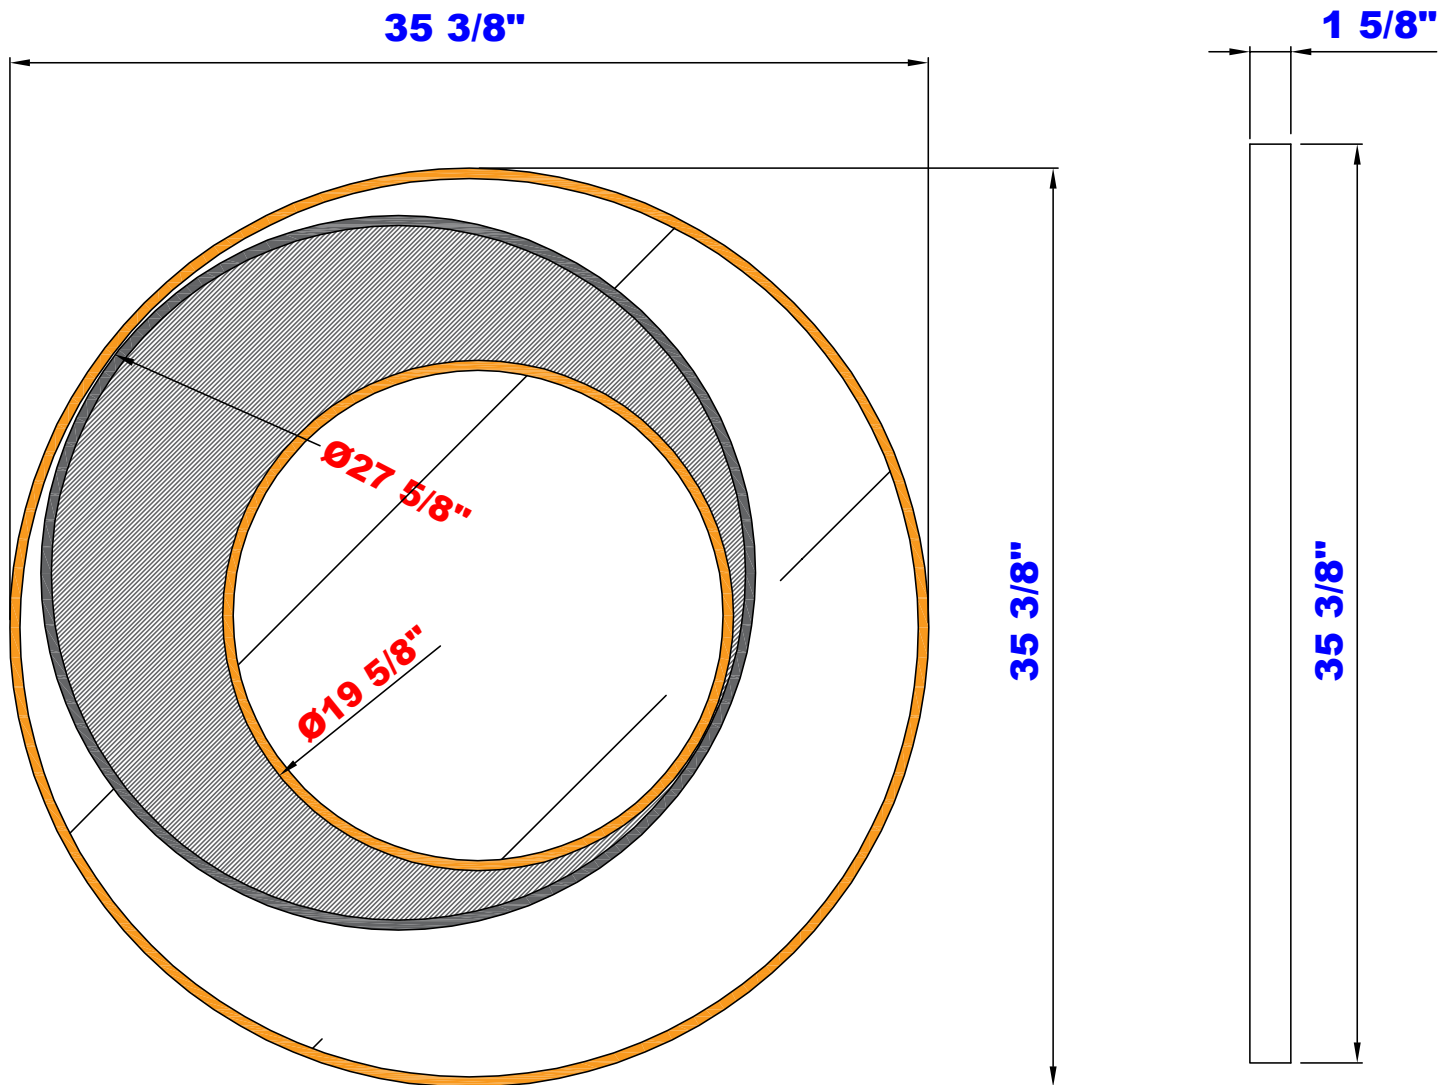

35 3/8"

Item Number :
903-M35.4-RG-OX

JAMES MARTIN

VANITIES™

Cosmos 35 3/8" Mirror
Diagrams with Dimensions
Page 01 of 01

900mm

Item Number :
903-M35.4-RG-OX

JAMES MARTIN

VANITIES™

Cosmos 900mm Mirror

Diagrams with Dimensions

Page 01 of 01