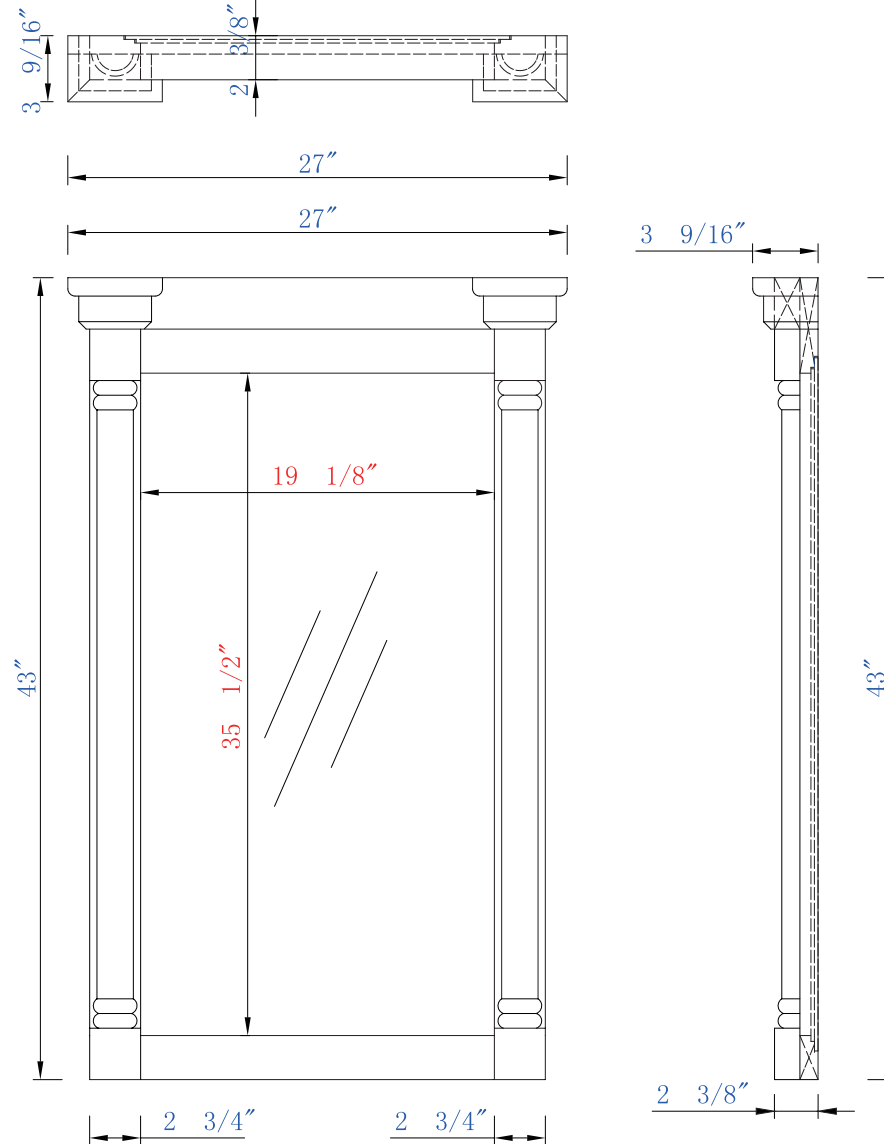

27"

Item Number:

238-107-5911

238-107-M27-CWH

JAMES MARTIN

VANITIES™

Savannah /Providence 27" Mirror

Diagrams with Dimensions
page 01 of 01

686mm

Item Number:
238-107-5911
238-107-M27-CWH

JAMES MARTIN

VANITIES™

Savannah /Providence 686mm Mirror

Diagrams with Dimensions
page 01 of 01