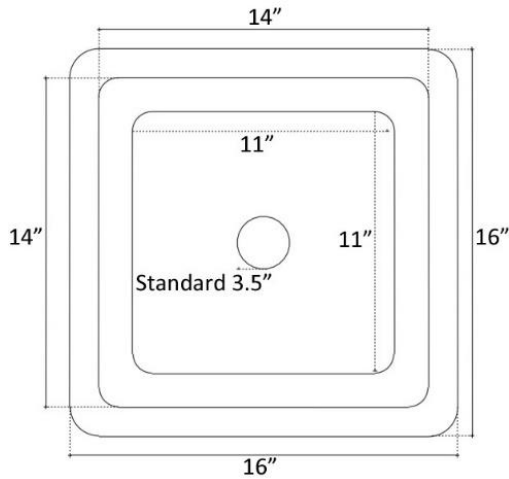

Shown in PB

All Dimensions Are Approximate

## CS006

SMOOTH SMALL SQUARE

### DETAILS

Installation Type: Drop-In or Undermount

Materials: Copper, Stainless Steel, or Brass

Handcrafted Smooth Metal

Standard 3.5" Drain, No Overflow

Dimensions are approximate: OD: 16" x 16" x 8", ID: 14" x 14"

### DIMENSIONS WILL VARY

**DO NOT** use this sheet as a guide for countertop cuts. Due to the handmade nature of each product, templates are not provided.