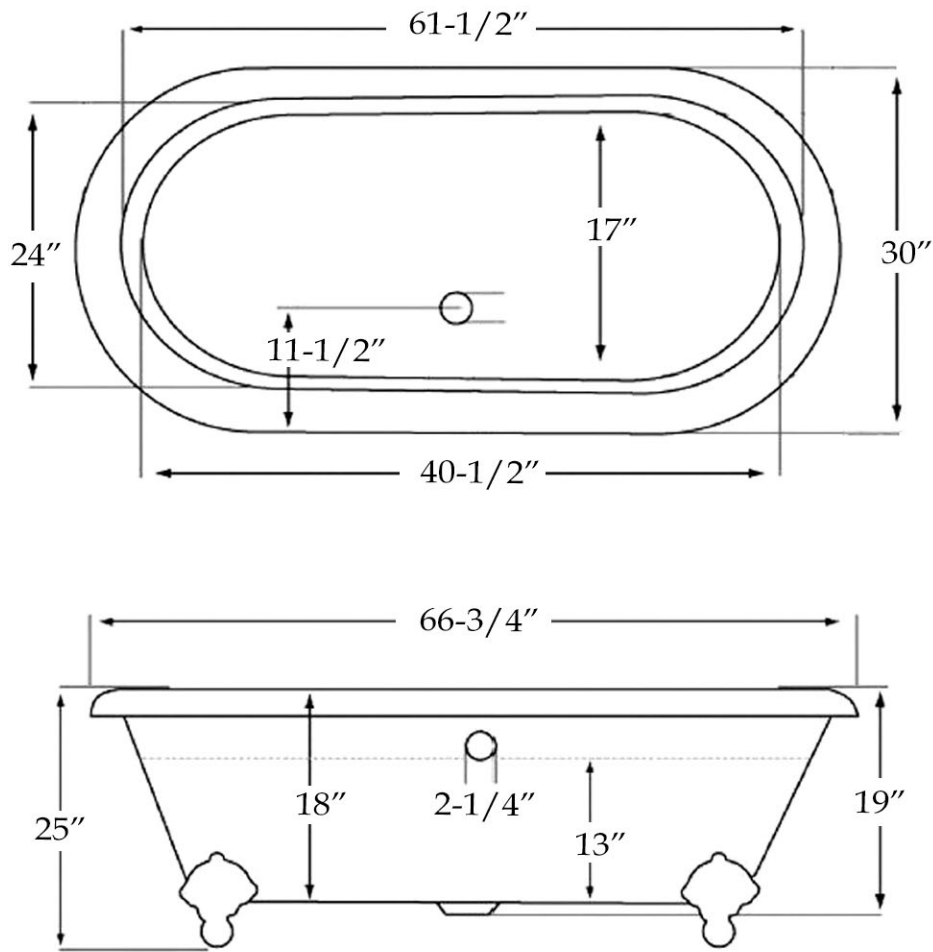

MAIDSTONE

www.MaidstoneSupply.com

Double Ended Clawfoot Tub

Part No: 1202DE66-0

Volume: 49 gal Weight: 75 lbs Water Depth: 13"

Contact Maidstone for additional information and specifications. For complete warranty information and a list of dealers visit www.MaidstoneSupply.com. All products and specifications are subject to change without notice. Maidstone is not responsible for typographical and/or dimensional errors. Typographical errors are subject to correction.

Note: Rough-in dimensions may vary +/- 1/2" and are subject to change. No responsibility is assumed by Maidstone.