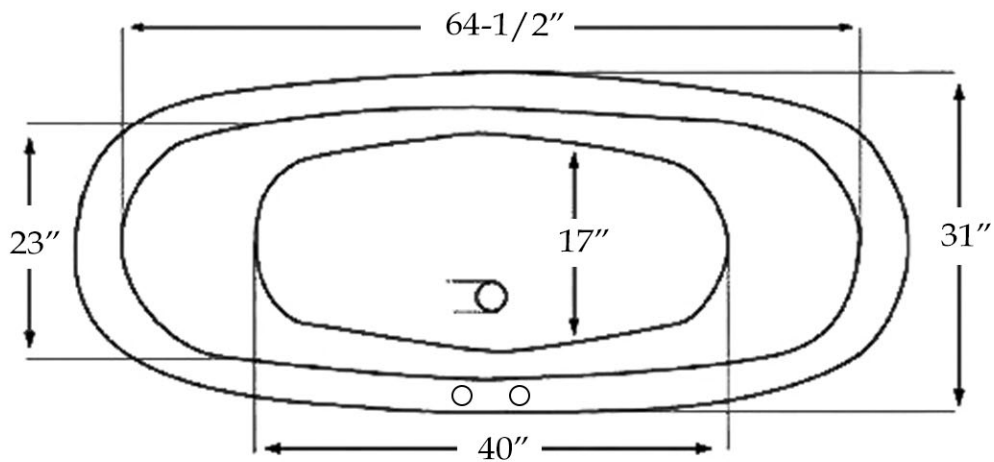

MAIDSTONE

www.MaidstoneSupply.com

Double Slipper Clawfoot Tub **Part No: 1202DS72-7**

Volume: 58 gal Weight: 79 lbs Water Depth: 13"

Contact Maidstone for additional information and specifications. For complete warranty information and a list of dealers visit www.MaidstoneSupply.com. All products and specifications are subject to change without notice. Maidstone is not responsible for typographical and/or dimensional errors. Typographical errors are subject to correction.

Note: Rough-in dimensions may vary +/- 1/2" and are subject to change. No responsibility is assumed by Maidstone.