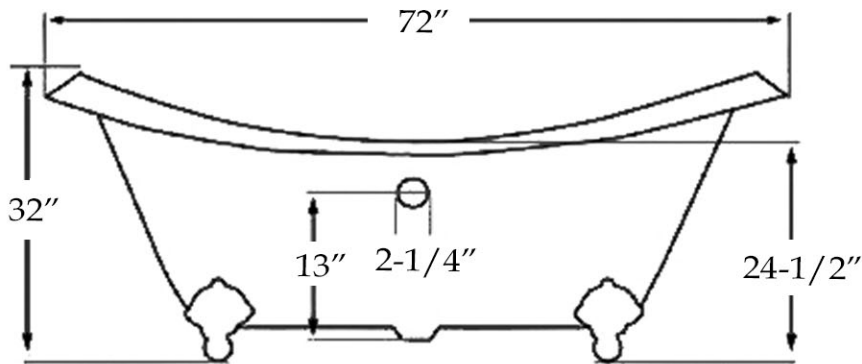

MAIDSTONE

www.MaidstoneSupply.com

Double Slipper Clawfoot Tub **Part No: 1202DS72-7**

Volume: 58 gal Weight: 79 lbs Water Depth: 13"

Contact Maidstone for additional information and specifications. For complete warranty information and a list of dealers visit www.MaidstoneSupply.com. All products and specifications are subject to change without notice. Maidstone is not responsible for typographical and/or dimensional errors. Typographical errors are subject to correction.

Note: Rough-in dimensions may vary +/- 1/2" and are subject to change. No responsibility is assumed by Maidstone.