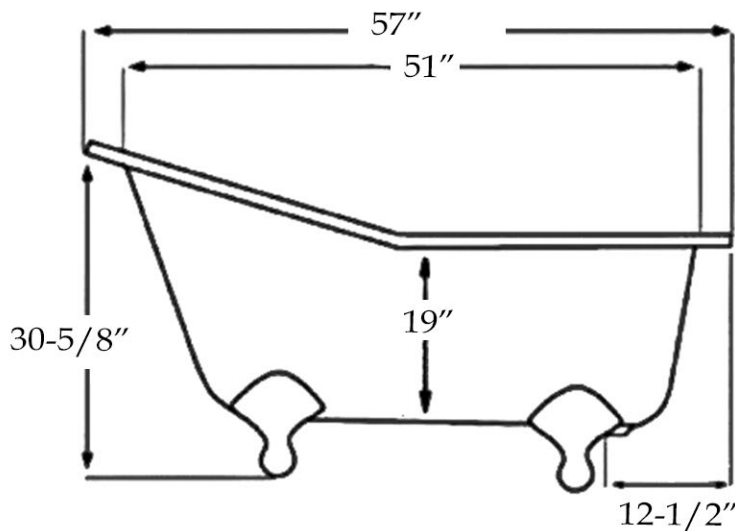

MAIDSTONE

[www.MaidstoneSupply.com](http://www.MaidstoneSupply.com)

Slipper Clawfoot Tub with Round Rim

Part No: 1202SL57-7

Volume: 43 gal      Weight: 60 lbs      Water Depth: 13"

Contact Maidstone for additional information and specifications. For complete warranty information and a list of dealers visit [www.MaidstoneSupply.com](http://www.MaidstoneSupply.com). All products and specifications are subject to change without notice. Maidstone is not responsible for typographical and/or dimensional errors. Typographical errors are subject to correction.

Note: Rough-in dimensions may vary +/- 1/2" and are subject to change. No responsibility is assumed by Maidstone.