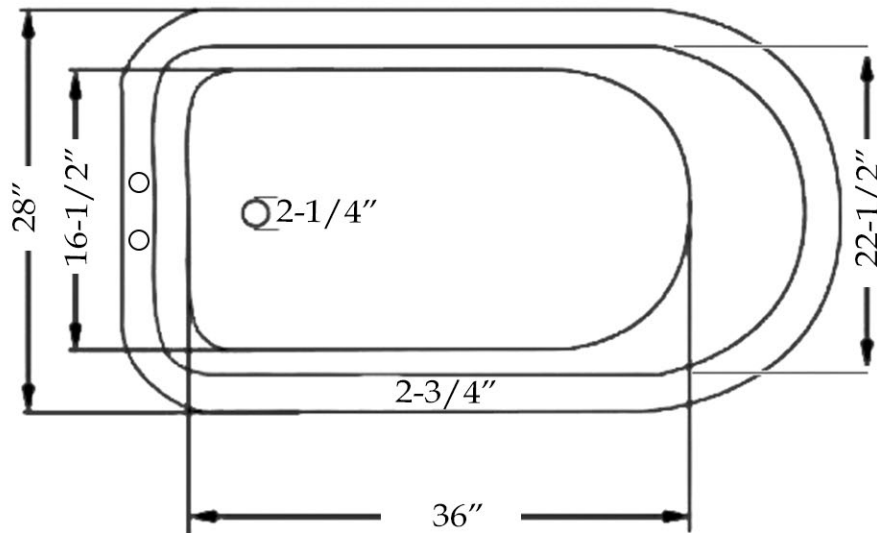

MAIDSTONE

[www.MaidstoneSupply.com](http://www.MaidstoneSupply.com)

Slipper Clawfoot Tub with Round Rim

Part No: 1202SL57-7

Volume: 43 gal      Weight: 60 lbs      Water Depth: 13"

Contact Maidstone for additional information and specifications. For complete warranty information and a list of dealers visit [www.MaidstoneSupply.com](http://www.MaidstoneSupply.com). All products and specifications are subject to change without notice. Maidstone is not responsible for typographical and/or dimensional errors. Typographical errors are subject to correction.

Note: Rough-in dimensions may vary +/- 1/2" and are subject to change. No responsibility is assumed by Maidstone.