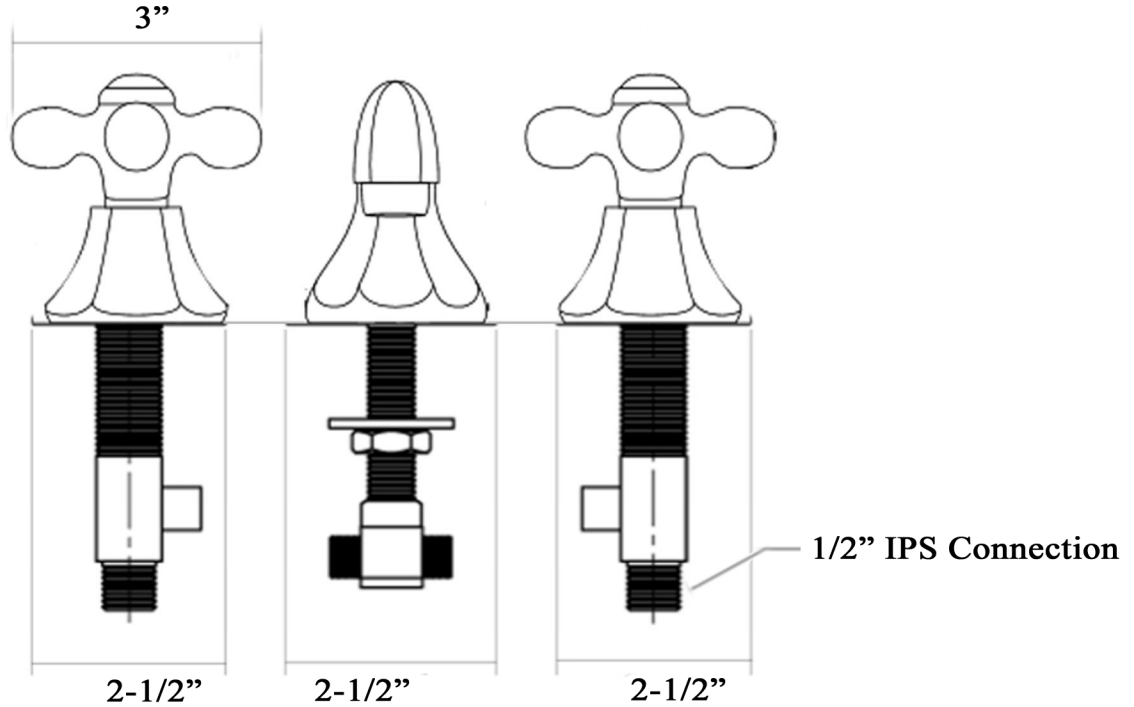

MAIDSTONE

[www.MaidstoneSupply.com](http://www.MaidstoneSupply.com)

Bathroom Sink Faucet

Part No:124-WS4-MC

Contact Maidstone for additional information and specifications. For complete warranty information and a list of dealers visit [www.MaidstoneSupply.com](http://www.MaidstoneSupply.com). All products and specifications are subject to change without notice. Maidstone is not responsible for typographical and/or dimensional errors. Typographical errors are subject to correction.

Note: Rough-in dimensions may vary +/- 1/2" and are subject to change. No responsibility is assumed by Maidstone.