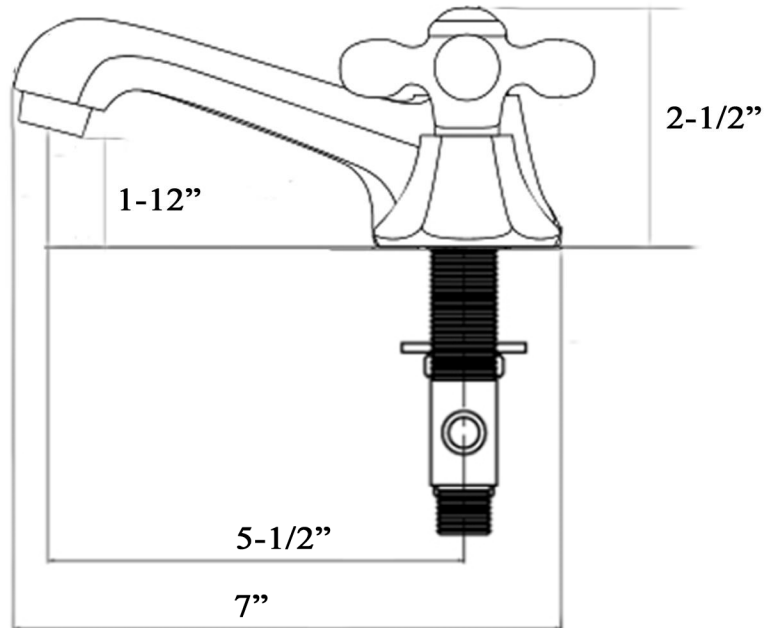

MAIDSTONE

[www.MaidstoneSupply.com](http://www.MaidstoneSupply.com)

Bathroom Sink Faucet

Part No:124-WS4-MC

Contact Maidstone for additional information and specifications. For complete warranty information and a list of dealers visit [www.MaidstoneSupply.com](http://www.MaidstoneSupply.com). All products and specifications are subject to change without notice. Maidstone is not responsible for typographical and/or dimensional errors. Typographical errors are subject to correction.

Note: Rough-in dimensions may vary +/- 1/2" and are subject to change. No responsibility is assumed by Maidstone.