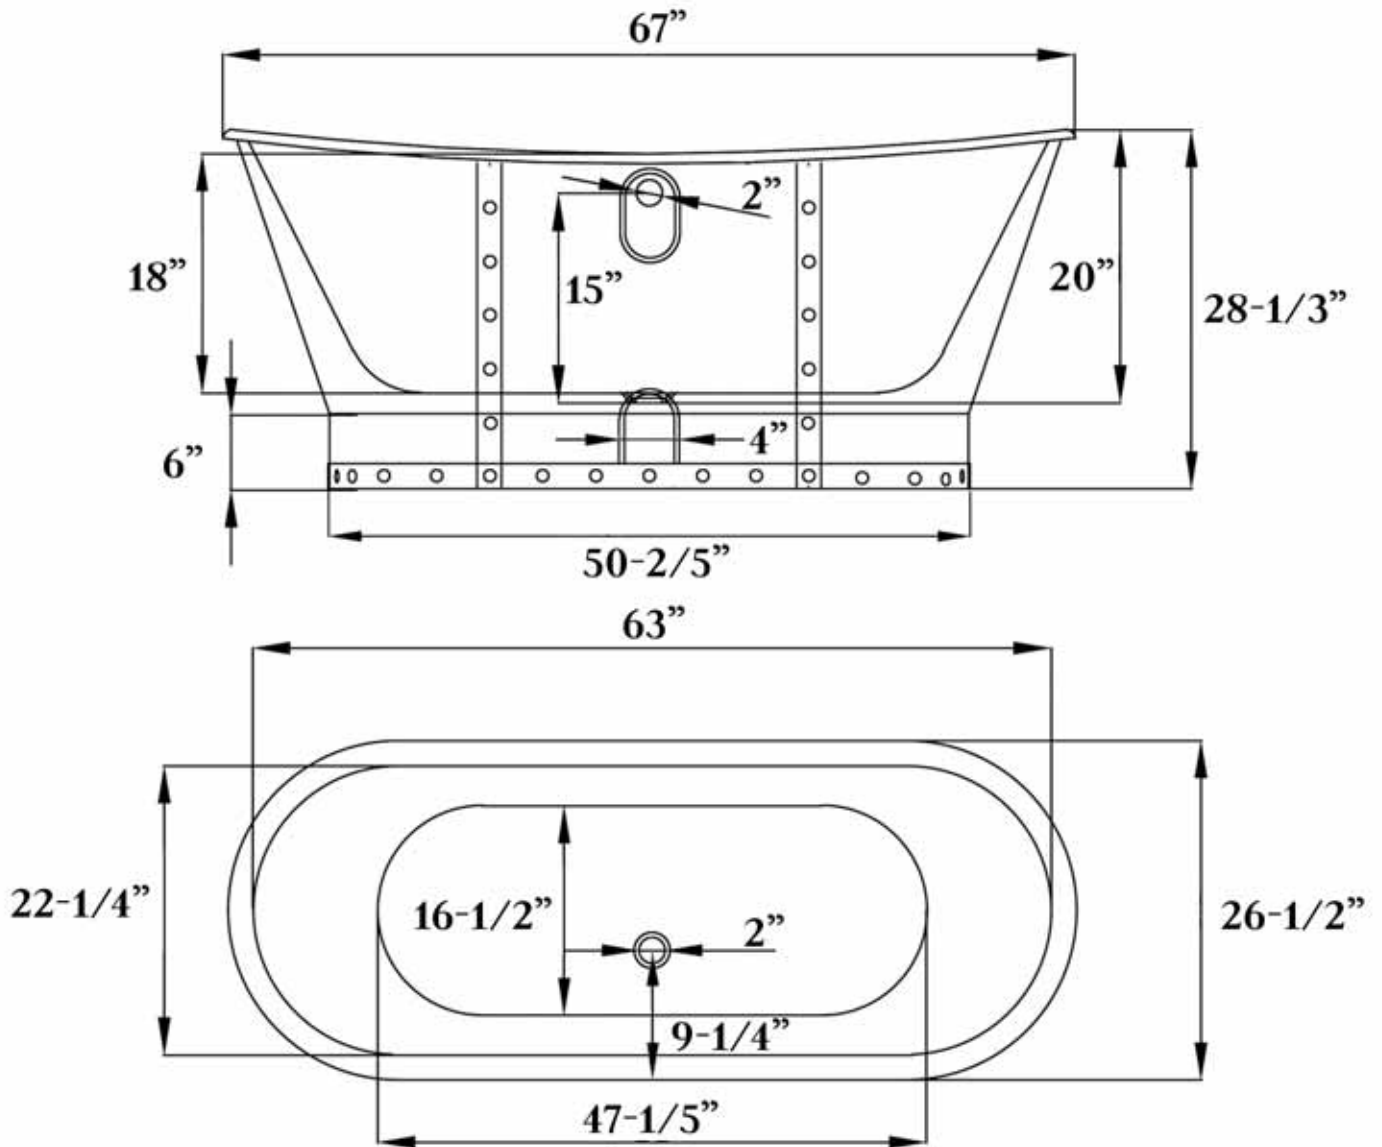

MAIDSTONE

www.MaidstoneSupply.com

Double End Skirted Tub

Part No: 2201AS

Empty (LB): 429

Filled (LB): 847

Capacity (GAL): 50

Water Depth (IN): 15

Note: Rough-in dimensions may vary +/- 1/2" and are subject to change. No responsibility is assumed by Maidstone.