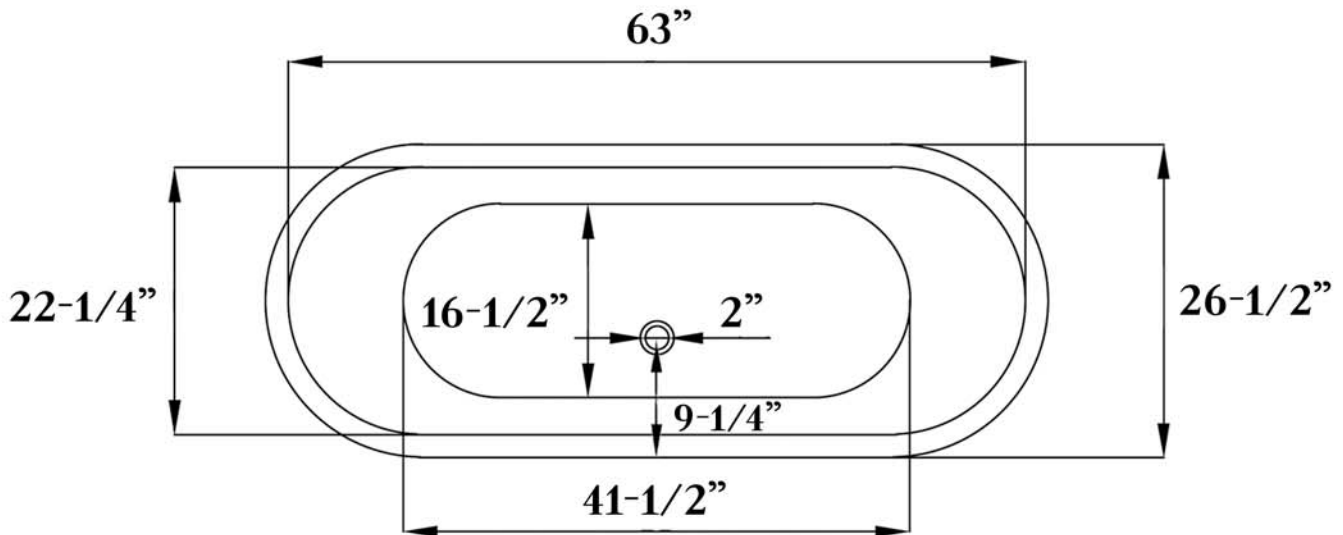

MAIDSTONE

www.MaidstoneSupply.com

**Marella Steel Skirted Bathtub**

**Part No: 2201MA**

**Empty (LB): 411**

**Filled (LB): 829**

**Capacity (GAL): 50**

**Water Depth (IN): 15**

Note: Rough-in dimensions may vary +/- 1/2" and are subject to change. No responsibility is assumed by Maidstone.