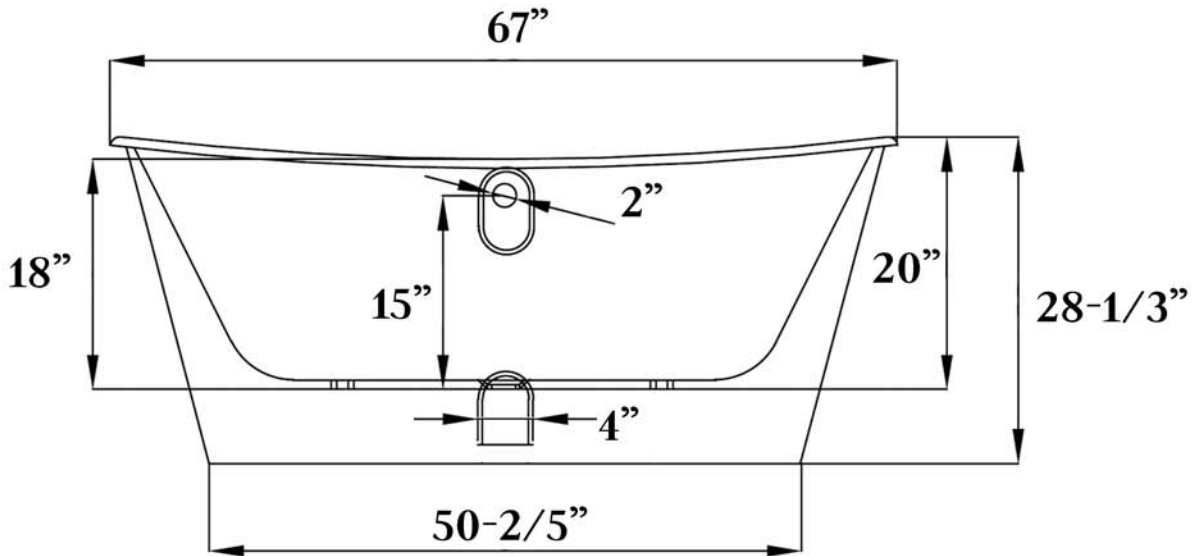

MAIDSTONE

www.MaidstoneSupply.com

**Marella Steel Skirted Bathtub**

**Part No: 2201MA**

**Empty (LB): 411**

**Filled (LB): 829**

**Capacity (GAL): 50**

**Water Depth (IN): 15**

Note: Rough-in dimensions may vary +/- 1/2" and are subject to change. No responsibility is assumed by Maidstone.