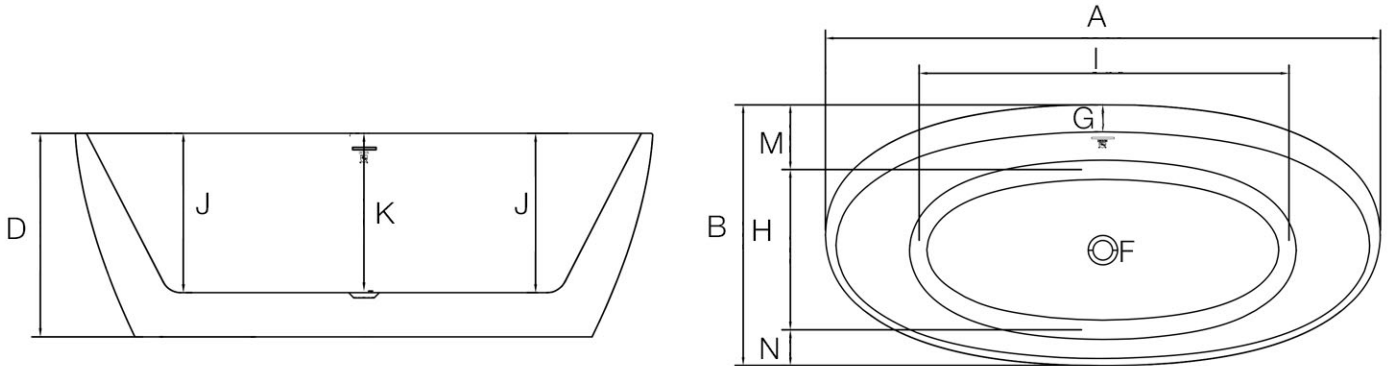

MAIDSTONE

www.MaidstoneSupply.com

Cast Iron Slipper Tub

Part No: 220D53

TECHNICAL INFORMATION

DIMENSIONS (INCHES)

	A	B	C	D	E	F	G	H	I	J	K	L	M	N
59	59	31½	-	23 ² / ₃	-	2	3½	20 ⁴ / ₅	37½	18	18½	4⅓	7 ¹ / ₁₀	3½
67	67	31½	-	23 ² / ₃	-	2	3½	20 ⁴ / ₅	45⅓	18	18½	4⅓	7 ¹ / ₁₀	3½

	59	67
EMPTY (LB)	93	104
FILLED (LB)	108	121
CAPACITY (GAL)	58	70
WATER DEPTH (IN)	16	16

Approximate Measurements

Contact Maidstone for additional information and specifications. For complete warranty information and a list of dealers visit www.MaidstoneSupply.com. All products and specifications are subject to change without notice. Maidstone is not responsible for typographical and/or dimensional errors. Typographical errors are subject to correction.

Note: Rough-in dimensions may vary +/- 1/2" and are subject to change. No responsibility is assumed by Maidstone.