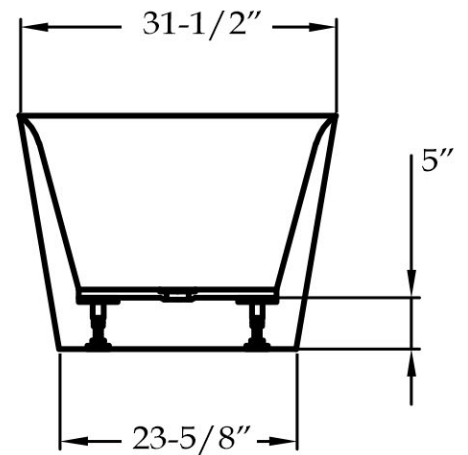

## Acrylic Contemporary Tub

Part No: 220CS67

Volume: 77 gal      Weight: 90 lbs

Contact Maidstone for additional information and specifications. For complete warranty information and a list of dealers visit [www.MaidstoneSupply.com](http://www.MaidstoneSupply.com). All products and specifications are subject to change without notice. Maidstone is not responsible for typographical and/or dimensional errors. Typographical errors are subject to correction.

Note: Rough-in dimensions may vary +/- 1/2" and are subject to change. No responsibility is assumed by Maidstone.