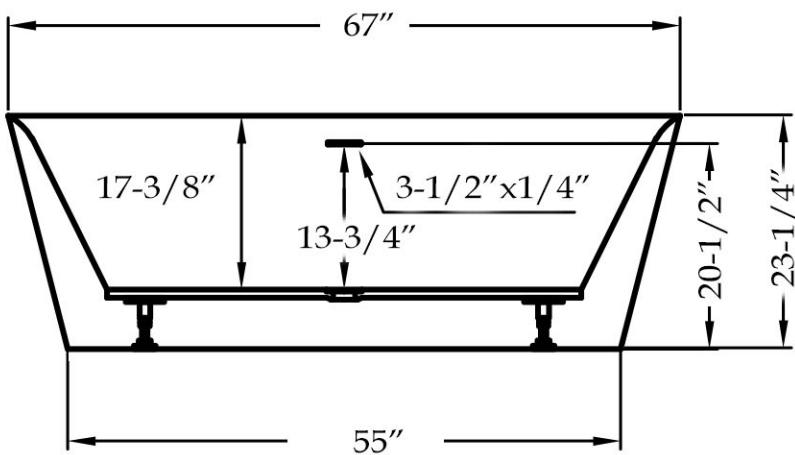

## Acrylic Contemporary Tub

Part No: 220CS67

Volume: 77 gal      Weight: 90 lbs

Contact Maidstone for additional information and specifications. For complete warranty information and a list of dealers visit [www.MaidstoneSupply.com](http://www.MaidstoneSupply.com). All products and specifications are subject to change without notice. Maidstone is not responsible for typographical and/or dimensional errors. Typographical errors are subject to correction.

Note: Rough-in dimensions may vary +/- 1/2" and are subject to change. No responsibility is assumed by Maidstone.