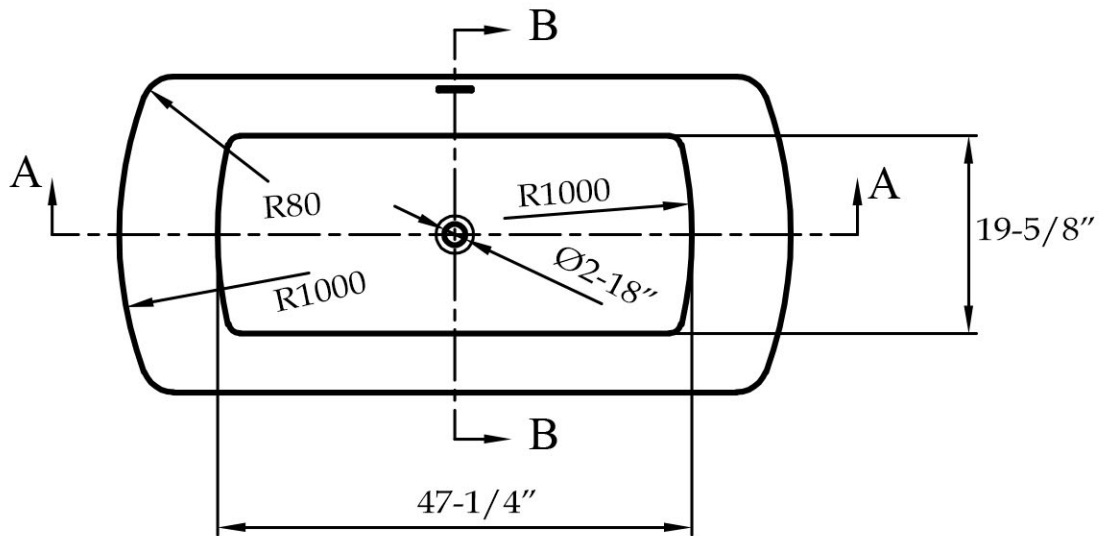

## Acrylic Contemporary Tub

Part No: 220CS67

Volume: 77 gal      Weight: 90 lbs

Contact Maidstone for additional information and specifications. For complete warranty information and a list of dealers visit [www.MaidstoneSupply.com](http://www.MaidstoneSupply.com). All products and specifications are subject to change without notice. Maidstone is not responsible for typographical and/or dimensional errors. Typographical errors are subject to correction.

Note: Rough-in dimensions may vary +/- 1/2" and are subject to change. No responsibility is assumed by Maidstone.