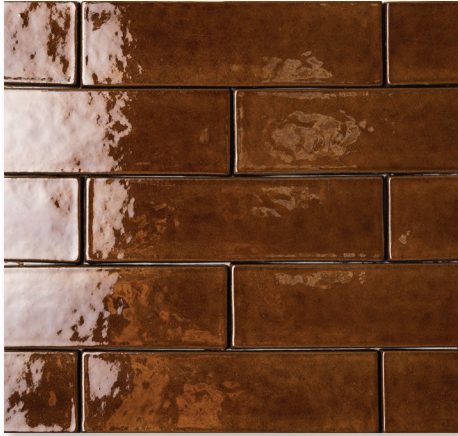

wall tiles

bricks

TL80570 hickory
glossy terra cotta brick
2 1/4"x7 7/8"x3/8"
0.12 sqft / pcs
in stock