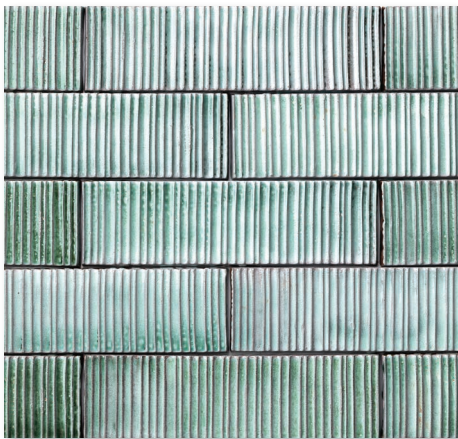

TL80571 aquamarine
glossy terra cotta brick
2 1/4"x7 7/8"x3/8"
0.12 sqft / pcs
in stock

wall tiles

bricks

TL80570 hickory
glossy terra cotta brick
2 1/4"x7 7/8"x3/8"
0.12 sqft / pcs
in stock

TL80568 gun metal
glossy terra cotta brick
2 1/4"x7 7/8"x3/8"
0.12 sqft / pcs
in stock

TL80565 black
glossy terra cotta brick
2 1/4"x7 7/8"x3/8"
0.12 sqft / pcs
in stock

wall tiles

bricks

TL80573 royal white staccato
glossy terra cotta brick
2 1/4"x7 7/8"x3/8"
0.12 sqft / pcs
in stock

TL80582 royal white legato
glossy terra cotta brick
2 1/4"x7 7/8"x3/8"
0.12 sqft / pcs
in stock

TL80575 sky staccato
glossy terra cotta brick
2 1/4"x7 7/8"x3/8"
0.12 sqft / pcs
in stock

TL80584 sky legato
glossy terra cotta brick
2 1/4"x7 7/8"x3/8"
0.12 sqft / pcs
in stock

TL80576 sage staccato
glossy terra cotta brick
2 1/4"x7 7/8"x3/8"
0.12 sqft / pcs
in stock