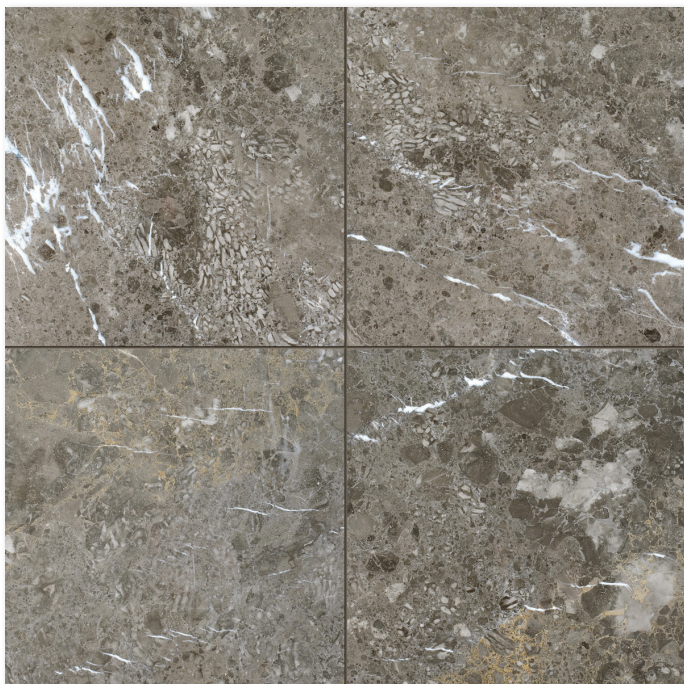

### floor / wall tiles

TL13326  
silver drop polished  
12"x12"x3/8"  
in stock

### slabs

SL10944 polished slab 3/4"  
SL11065 polished slab 1 1/4"  
in stock

V3 = MODERATE VARIATION:  
While the colors present on a single piece of tile will be indicative of the colors to be expected on the other tiles, the amount of colors on each piece may vary significantly. For example "that little bit of color" on one piece of tile may be the primary color on the next piece.