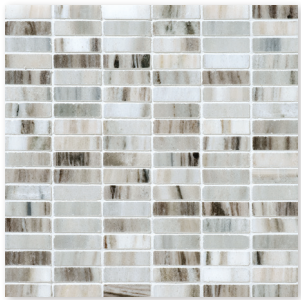

skyline honed
marble collection

MARBLE SYSTEMS

skyline honed 12"x24"x1/2"

floor / wall tiles

available sizes / in stock
TL17296 4"x12"x3/8"
TL14162 12"x24"x1/2"

skyline honed marble

TL17781
skyline reclaimed marble
ashlar pattern 1 1/4"
in stock

TL18412
skyline renaissance
24"x48"x3/4"
in stock

wall tiles

TL19230
skyline honed
3"x12"x1/2"
in stock

TL19231
skyline leather
3"x12"x1/2"
in stock

mosaics

MS01608
skyline honed
herringbone mosaic 5/8"x2"
12 1/8"x13 3/8"x3/8" sheets
0.90 sqft/pcs
in stock

MS01607
skyline honed
hexagon 2"
10 3/8"x12"x3/8" sheets
0.86 sqft/pcs
in stock

MS01603
verona honed
1"x1"
12"x12"x3/8" sheets
1.00 sqft/pcs
in stock

MS01604
verona honed
2"x2"
12"x12"x3/8" sheets
1.00 sqft/pcs
in stock