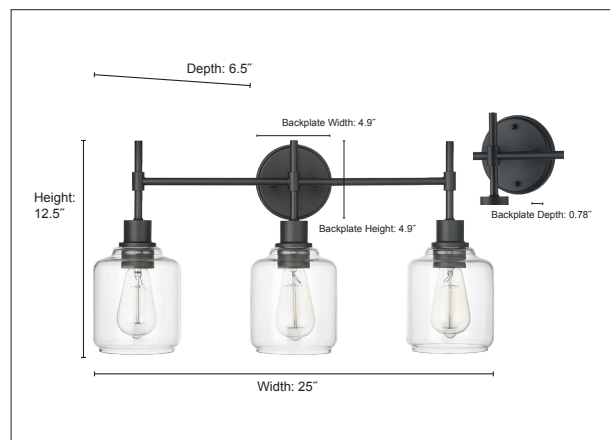

ITEM NUMBER

SKU's 46943 MB

Millennium Lighting
105 Declaration Drive
McDonough, GA 30253
www.millenniumlighting.com