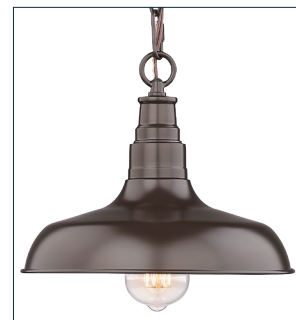

2952 GA

Millennium Lighting
105 Declaration Drive
McDonough, GA 30253
www.millenniumlighting.com