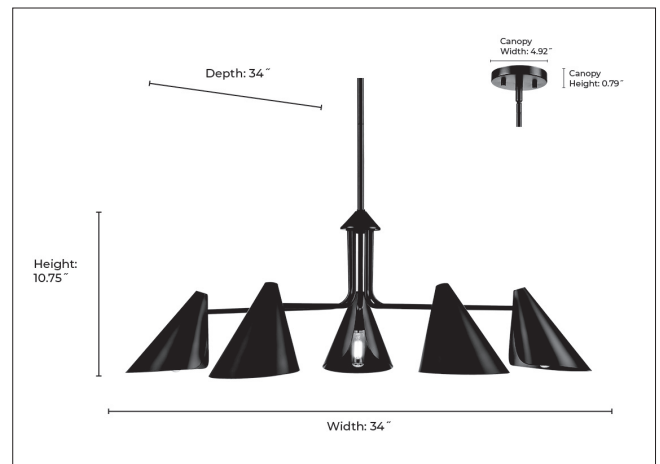

99005

WARHOL FIVE LIGHT CHANDELIER

FINISH

MB - Matte Black

DIMENSIONS

Width 34"
Height 10.75"
Canopy Width 4.92"
Canopy Height 0.79"
Canopy Depth 4.92"
Stems (1) 6", (1) 12", (1) 18"
Wire 72"
Weight 7.1 lbs.

MATERIAL

Steel

Shades

Shades Matte Black with
Painted Modern Gold
Interior

LAMPING

Bulbs 5-Candle
Bulb Base Candelabra (E12)
Watts per Bulb 60W
Voltage 120V
Total Wattage 300W
Bulbs Included No

CERTIFICATION

ETL Listed Dry

ITEM NUMBER

SKU's 99005 MB

99005 MB

Millennium Lighting
105 Declaration Drive
McDonough, GA 30253
www.millenniumlighting.com