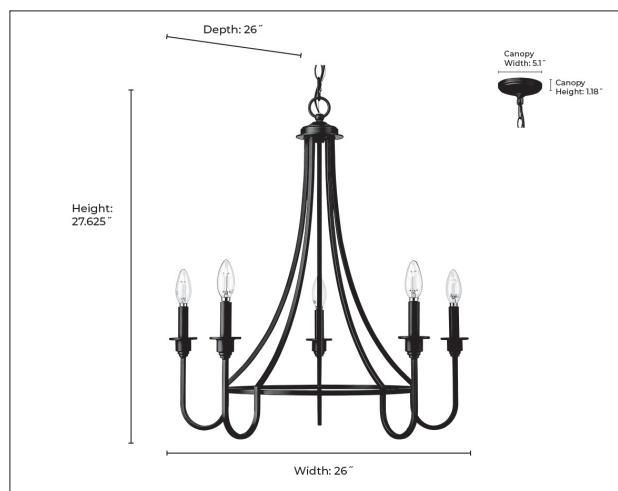

12205

ARTEMIS FIVE LIGHT CHANDELIER

FINISH

MB - Matte Black
PN - Polished Nickel

DIMENSIONS

Width 26"
Height 27.625"
Canopy Width 5.1"
Canopy Height 1.18"
Canopy Depth 5.1"
Chain 60"
Wire 144"
Weight 7.30 lbs.

MATERIAL

Steel

Glass

Glass No

LAMPING

Bulbs 5-Candle
Bulb Base Candelabra (E12)
Watts per Bulb 60W
Voltage 120V
Total Wattage 300W
Bulbs Included No

CERTIFICATION

ETL Listed Dry

ITEM NUMBER

SKU's 12205 MB
12205 PN

12205 PN

12205 MB

12000 SDKT

Optional white linen fabric shades for 12205 MB and 12205 PN

Millennium Lighting
105 Declaration Drive
McDonough, GA 30253
www.millenniumlighting.com