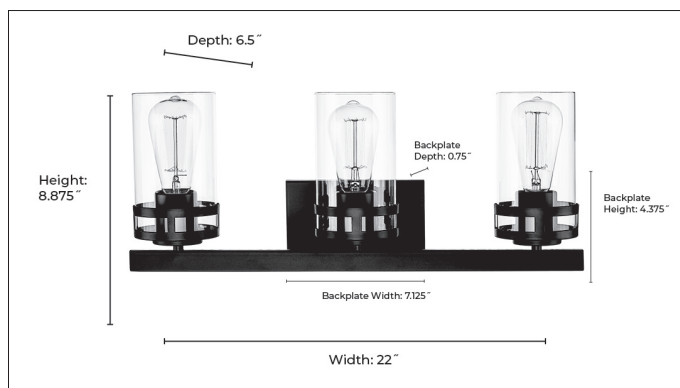

91023

LUNDEN TWO LIGHT VANITY

**FINISH**

MB - Matte Black

**DIMENSIONS**

Width 22"  
Height 8.875"  
Depth 6.5"  
Backplate Width 7.125"  
Backplate Height 4.375"  
Backplate Depth 0.75"  
Weight 4.41 lbs

**MATERIAL**

# Bulbs 3-Medium  
Bulb Base Medium (E26)  
Watts per Bulb 60W  
Voltage 120V  
Total Wattage 180W  
Bulbs Included No

**CERTIFICATION**

ETL Listed Damp Location

**ITEM NUMBER**

SKU's 91023 MB

91023 MB

Millennium Lighting  
105 Declaration Drive  
McDonough, GA 30253  
www.millenniumlighting.com