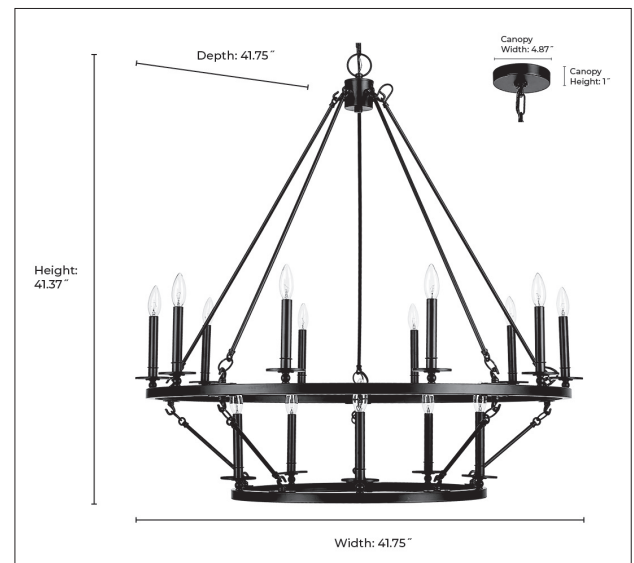

46715

FLORENCE FIFTEEN LIGHT CHANDELIER

FINISH

MB - Matte Black

DIMENSIONS

Width 41.75"
Height 41.37"
Canopy Width 4.87"
Canopy Height 0.1"
Canopy Depth 4.87"
Chain 144"
Wire 144"
Weight 23.37 lbs.

MATERIAL

Steel

Glass

Glass No

LAMPING

Bulbs 15-Candle
Bulb Base Candelabra (E12)
Watts per Bulb 60W
Voltage 120V
Total Wattage 900W
Bulbs Included No

CERTIFICATION

ETL Listed Dry

ITEM NUMBER

SKU's 46715 MB

46715 MB

Millennium Lighting
105 Declaration Drive
McDonough, GA 30253
www.millenniumlighting.com