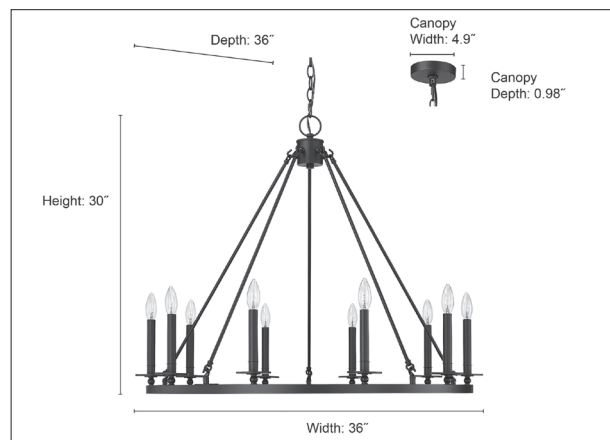

46710

FLORENCE TEN LIGHT CHANDELIER

FINISH

MB - Matte Black

DIMENSIONS

Width 36"
Height 30"
Depth 36"
Canopy Width 4.9"
Canopy Height 0.98"
Chain 60"
Wire 144"
Weight 11.9 lbs

MATERIAL

Metal

GLASS

Glass No

LAMPING

Bulbs 10-Candle
Bulbs Base Candelabra (E12)
Watts per Bulb 60W
Voltage 120V
Total Wattage 600W
Bulbs Included No

CERTIFICATION

ETL Listed Dry Location

ITEM NUMBER

SKU's 46710 MB

46710 MB

Millennium Lighting
105 Declaration Drive
McDonough, GA 30253
www.millenniumlighting.com