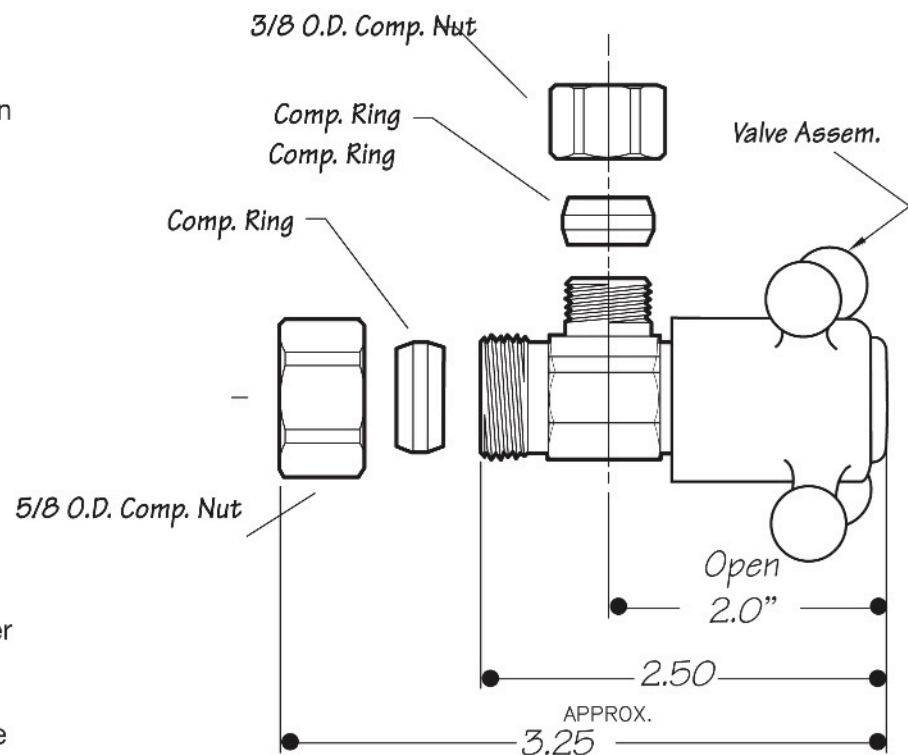

INSTALLATION DIMENSIONS

This model offers you the following features & benefits:

- 5/8" O.D. Inlet Compression
- 3/8" O.D. Outlet Compression
- 1/4 Turn ceramic cartridge
- Available in 21 finishes
 - CPB - Polished Chrome
 - SC - Satin Chrome
 - PN - Polished Nickel
 - BRN - Brushed Nickel
 - PEW - Pewter
 - PRN - Pearl Nickel
 - AB - Antique Brass
 - SB - Satin Brass
 - PVD - Polished Brass
 - WB - Weathered Brass
 - WCP - Weathered Copper
 - ACP - Antique Copper
 - PCP - Polished Copper
 - ORB - Oil Rubbed Bronze
 - VB - Venetian Bronze*
 - PVDBB - Brushed Bronze
 - TB - Tuscan Brass
 - MB - Matte Black
 - FG - French Gold
 - GPB - Polished Gold
 - SG - Satin Gold