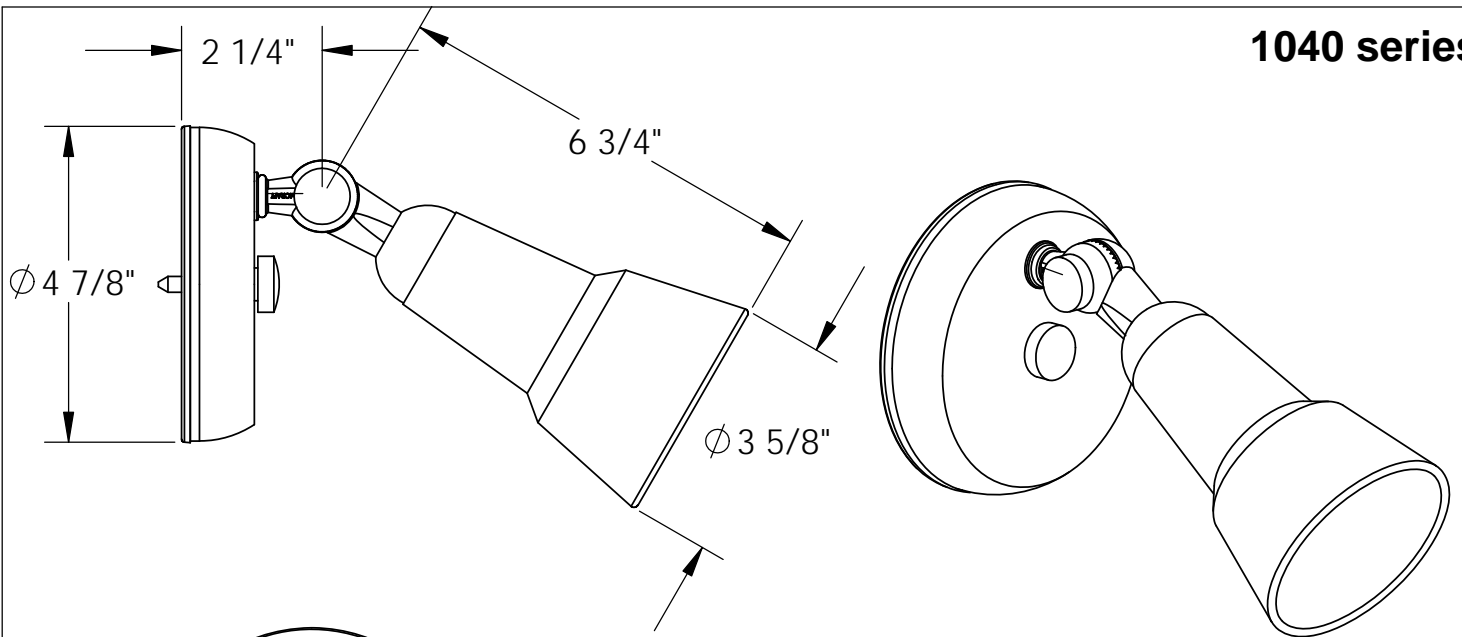

1040 series

- 1040 - Gray
- 1041 - Black
- 1042 - White
- 1044 - Satin aluminum
- 1046 - Bronze

Maximum angle

Use with Maximum
75 Watt Type PAR
or R-20 lamp

Suitable for wet locations
when aimed below the
horizontal and caulked
to the mounting surface