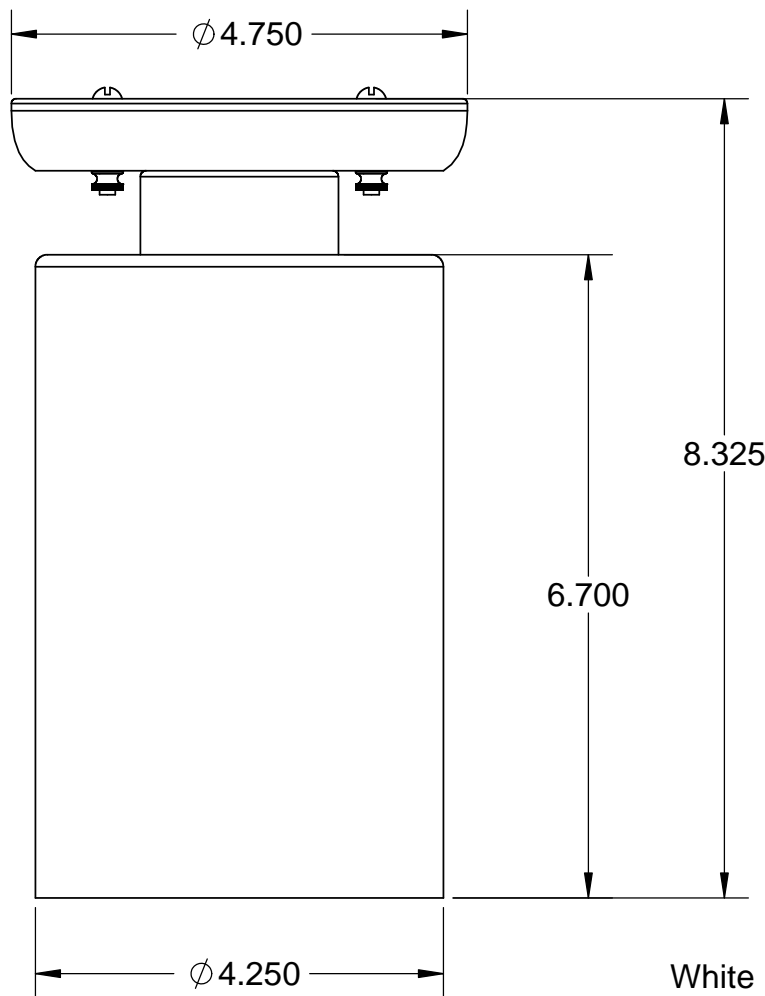

110 series R-30 ceiling down light

Cat. No	Finish
110	Gray
111	Black
112	White
114	Satin Aluminum
116	Bronze

Other finishes on special order

White inside

Use with PAR-30 or R-30
Lamps to 100 watts

Remcraft Lighting Products