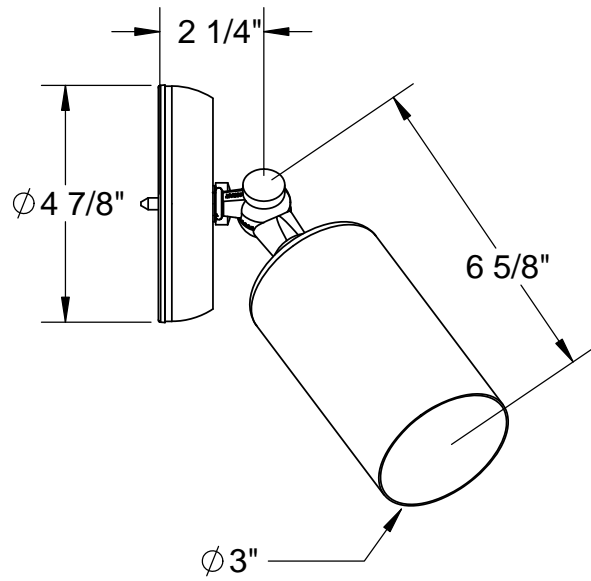

2100 series

- 2100 - Gray
- 2101 - Black
- 2102 - White
- 2104 - Satin aluminum
- 2106 - Bronze

Use with Maximum
75 Watt PAR-20 or
R-20 lamps

Suitable for use in wet
locations when aimed
below the horizontal and
when caulked to the
mounting surface