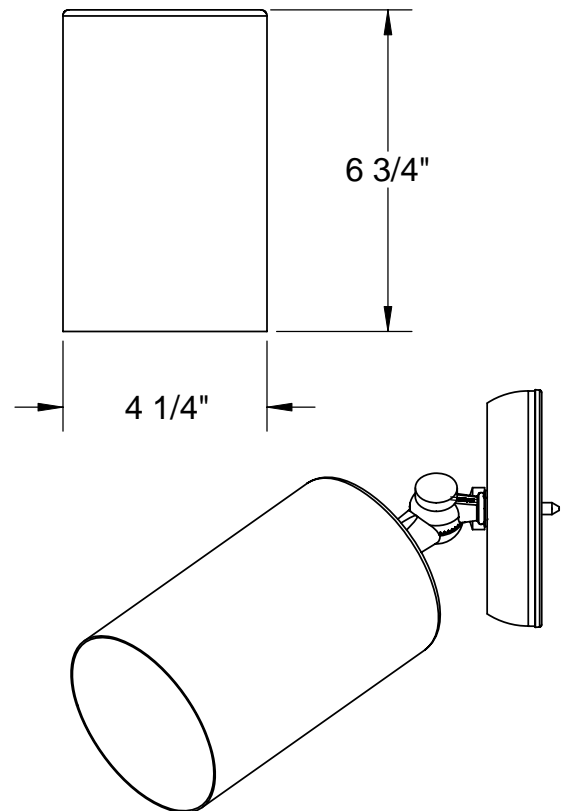

2110 series

Cat. No.	Finish
2110	Gray
2111	Black
2112	White
2113	Verde
2114	Satin Aluminum
2115	Satin Brass
2116	Bronze
2117	Antique Brass
2118	Rust

Use with PAR 30 or BR20 lamps to 100 Watts

Remcraft Lighting Products