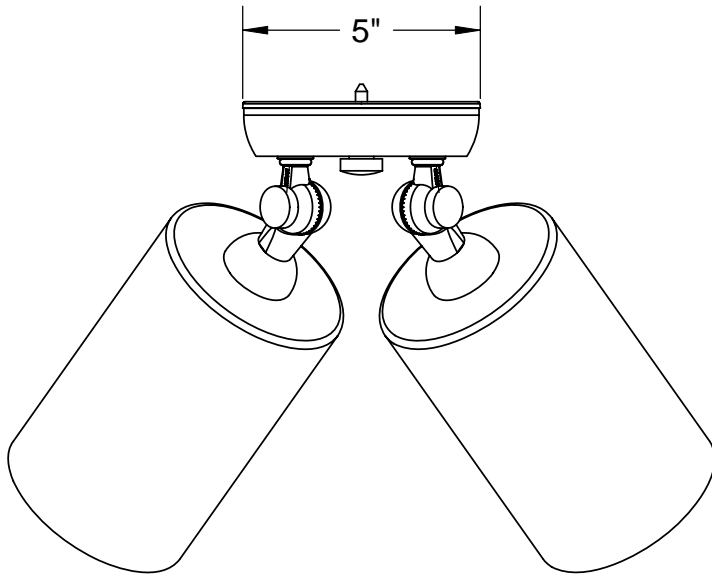

2110 series

Cat. No.	Finish
2110	Gray
2111	Black
2112	White
2113	Verde
2114	Satin Aluminum
2115	Satin Brass
2116	Bronze
2117	Antique Brass
2118	Rust

Use with PAR 30 or BR20 lamps to 100 Watts

Remcraft Lighting Products