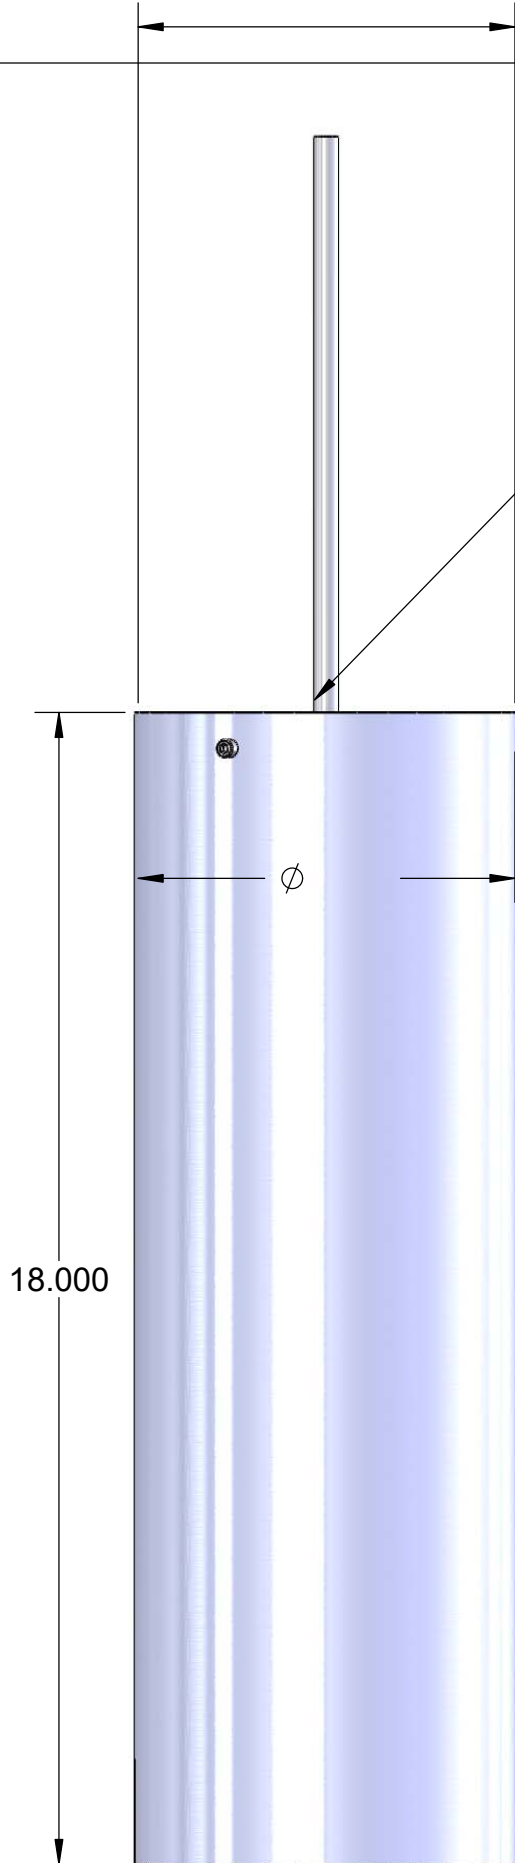

**610-DS 6 inch round pendant  
PAR 38 to 150 watts**

open top with 3 socket head  
cap screws threaded into a  
centerpiece connected to  
the stem. (spider)

**Remcraft Lighting Products**