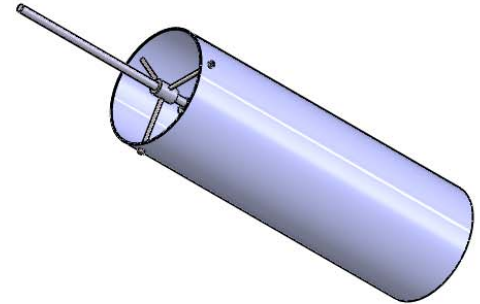

**610-DS 6 inch round pendant  
PAR 38 to 150 watts**

open top with 3 socket head  
cap screws threaded into a  
centerpiece connected to  
the stem. (spider)

**Remcraft Lighting Products**