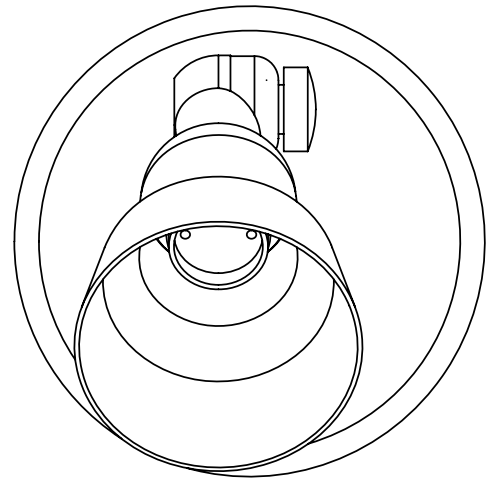

Accepts GU-10 or GZ-10 lamps
up to 50 watts
Standard finishes
White
Bronze
Satin Aluminum
UL Listed - Wet Locations
Aim below the horizontal

GU-B1

Remcraft Lighting Products