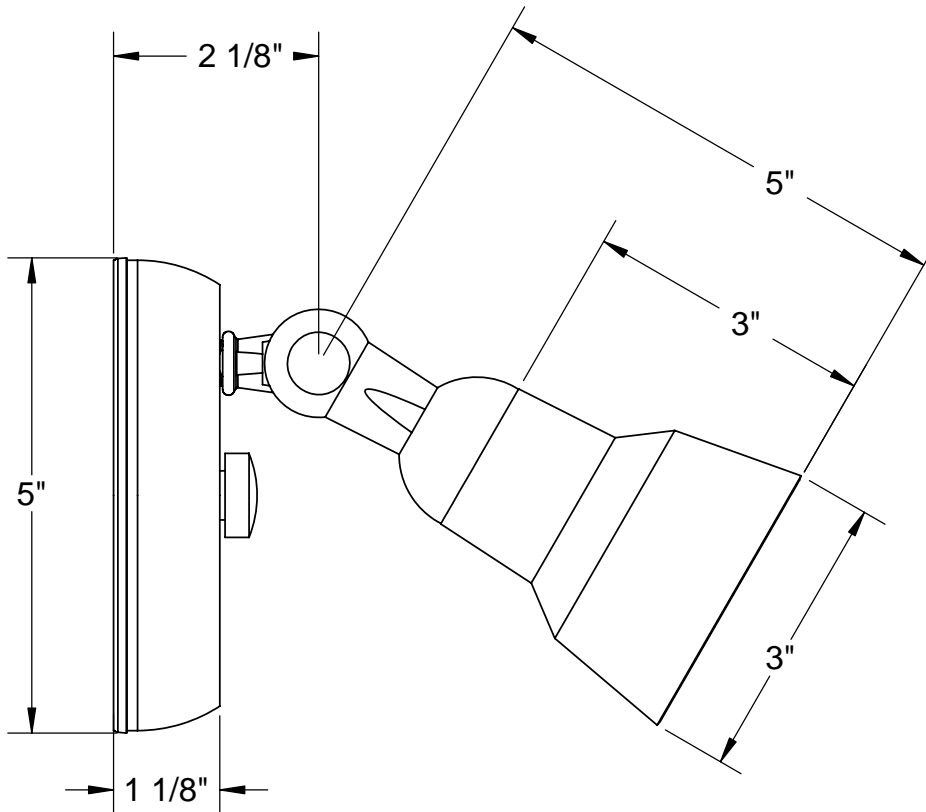

Accepts GU-10 or GZ-10 lamps
up to 50 watts
Standard finishes
White
Bronze
Satin Aluminum
UL Listed - Wet Locations
Aim below the horizontal

GU-B1

Remcraft Lighting Products