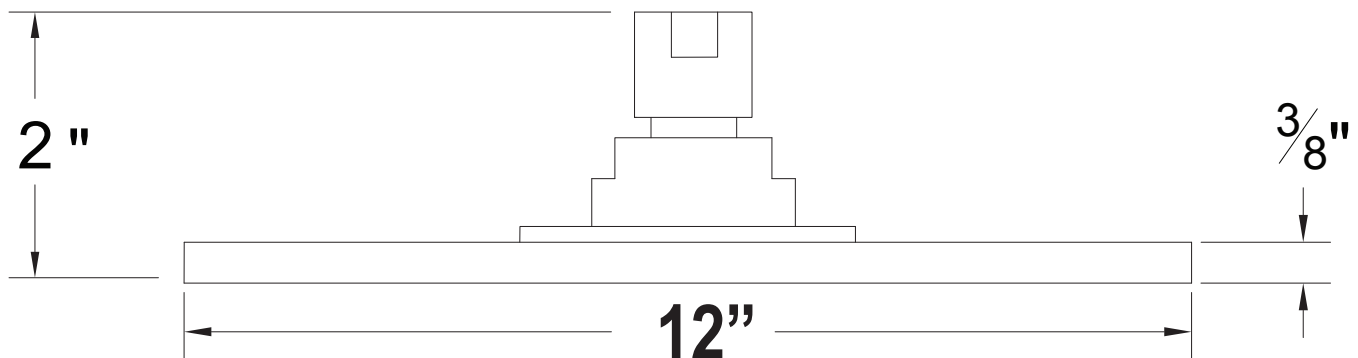

## PRODUCT SPECIFICATION SHEET

### ITEM # 708028 Deluge 12" rain head

- 12" OD
- 1/2" NPT female connection
- Not to be used with pressure balanced valve
- Must be used with Ceiling Mount

The measurements shown are for reference only. Products and specifications shown are subject to change without notice.