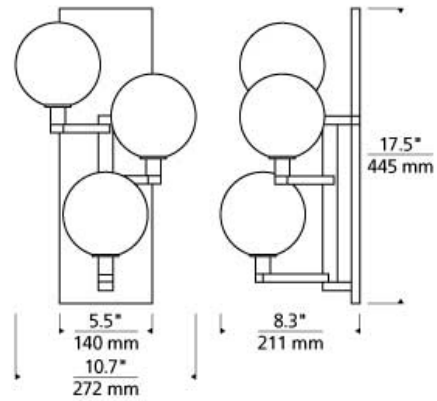

Gambit Triple Wall

LED T20

DESCRIPTION

The Gambit Triple LED wall sconce light from Tech Lighting exudes undeniable beauty and warm contemporary style through its bold use of high end mixed materials and retro-inspired, fully dimmable LED lamping. This broadly appealing contemporary design is offered in two sizes, the petite 1-lite and scalable 3-lite, each with its own unique silhouette. Both sizes offer a convergence of contrasting elements including hard lines from their elegantly plated metal hardware and soft curves from their seemingly delicate yet durable borosilicate glass globes. Together with the coordinating Gambit chandelier and various Gambit multi-port chandeliers also from Tech Lighting, these distinctive wall sconce lights are sure to add an incredibly warm allure to dining room lighting, kitchen lighting and living room lighting applications alike. No Lamp rated for (3) 5 watt max. E12 candelabra base lamp. LED includes (3) 2 watt, 496.5 delivered lumen, 90 CRI 2700K, LED E12 candelabra base lamp. No lamp version mounts up only. LED mounts up or down.

INSTALLATION

This product can mount to either a 4" square electrical box with round plaster ring or an octagonal electrical box (not included).

WEIGHT

9.5-10lb / 4.31-4.54kg ±

aged brass

satin nickel

ORDERING INFORMATION

700WSGMB	SHAPE OR SIZE	COLOR	FINISH	LAMP
T	TRIPLE	C CLEAR	R AGED BRASS S SATIN NICKEL	NO LAMP -LED927 LED T6 90 CRI 2700K 120V (T20/T24)

TECH LIGHTING®

7400 Linder Avenue
Skokie, Illinois 60077

T 847.410.4400
F 847.410.4500