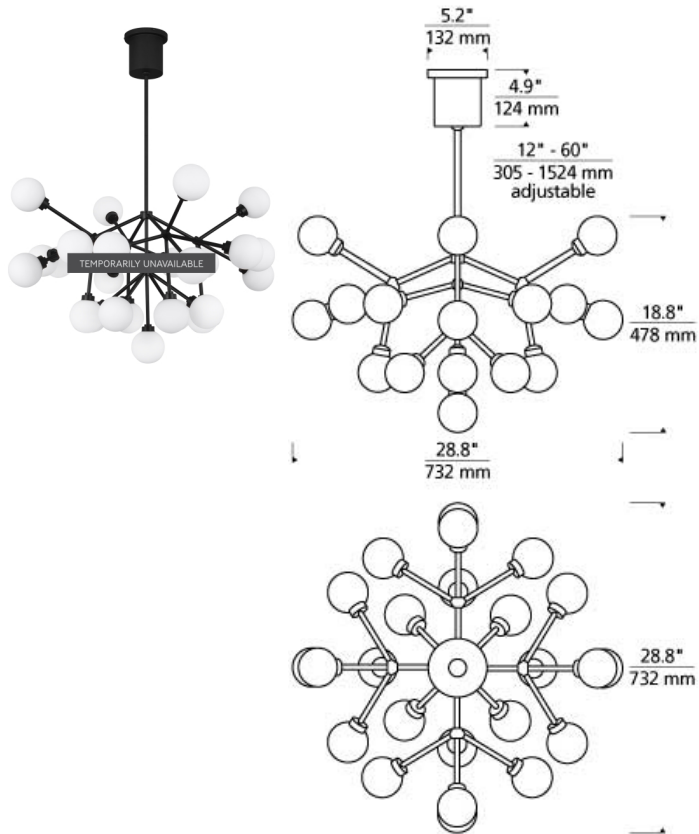

Mara Chandelier LED

DESCRIPTION

The Mara LED chandelier from Tech Lighting is a wholly modern interpretation of classic multi-arm chandelier, but rarely does a fixture provide such dramatic impact. Whether you select the warm aged brass finish or the sleek satin nickel finish, each chandelier features twenty five individual frosted glass globes which smoothly diffuse the LED light sources for an unmistakably high-end look. With its medium scale and plentiful, fully dimmable LED light output, the Mara chandelier is an incredible choice for making an impactful statement as dining room lighting, kitchen island lighting, living room lighting or foyer lighting. If you have something larger in mind, be sure to check out the Mara Grande chandelier also available from Tech Lighting. Includes (25) 2.6 watt, 67 delivered lumen (1675 total delivered lumens), 2700K LED modules. Fixture provided with 36 inches of variable rigid stems (includes (1) 12 inch & two 24 inch) in coordinating finish. Dimmable with most LED compatible ELV dimmers. Can be installed on a sloped ceiling up to 45°.

INSTALLATION

This product can mount to either a 4" square electrical box with round plaster ring or an octagon electrical box.

WEIGHT

12-12lb / 5.44-5.44kg ±

white/aged brass white/satin nickel white/matte black

ORDERING INFORMATION

700MRA	COLOR	FINISH	LAMP
	W WHITE	R AGED BRASS B MATTE BLACK S SATIN NICKEL	-LED927 LED 90 CRI 2700K 120V

700 MRA _____

FIXTURE TYPE: _____

JOB NAME: _____

NOTES: _____
