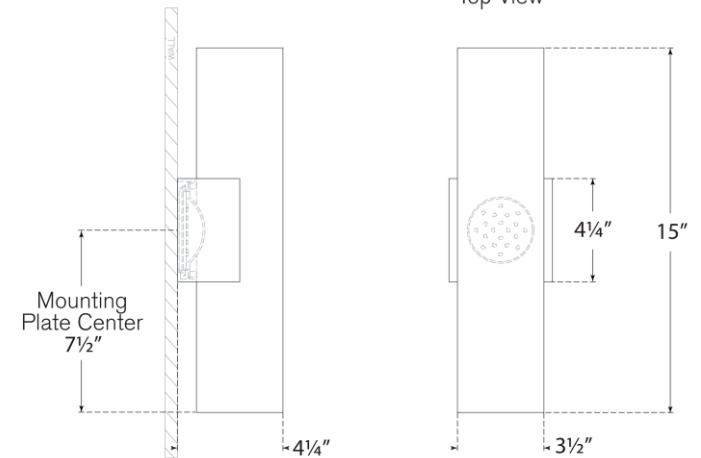

TEAR SHEET

Nella Medium Cylinder Sconce

Item # ARN 2441BLK

Designer: AERIN

Height: 15"

Width: 4.25"

Extension: 4.25"

Backplate: 4.25" Square

Finishes: BLK, HAB/BLK, HAB/PW

Socket: Dedicated LED

Wattage: 15w (1300lm)

Note: UL Only

Top View

Side View

Front View